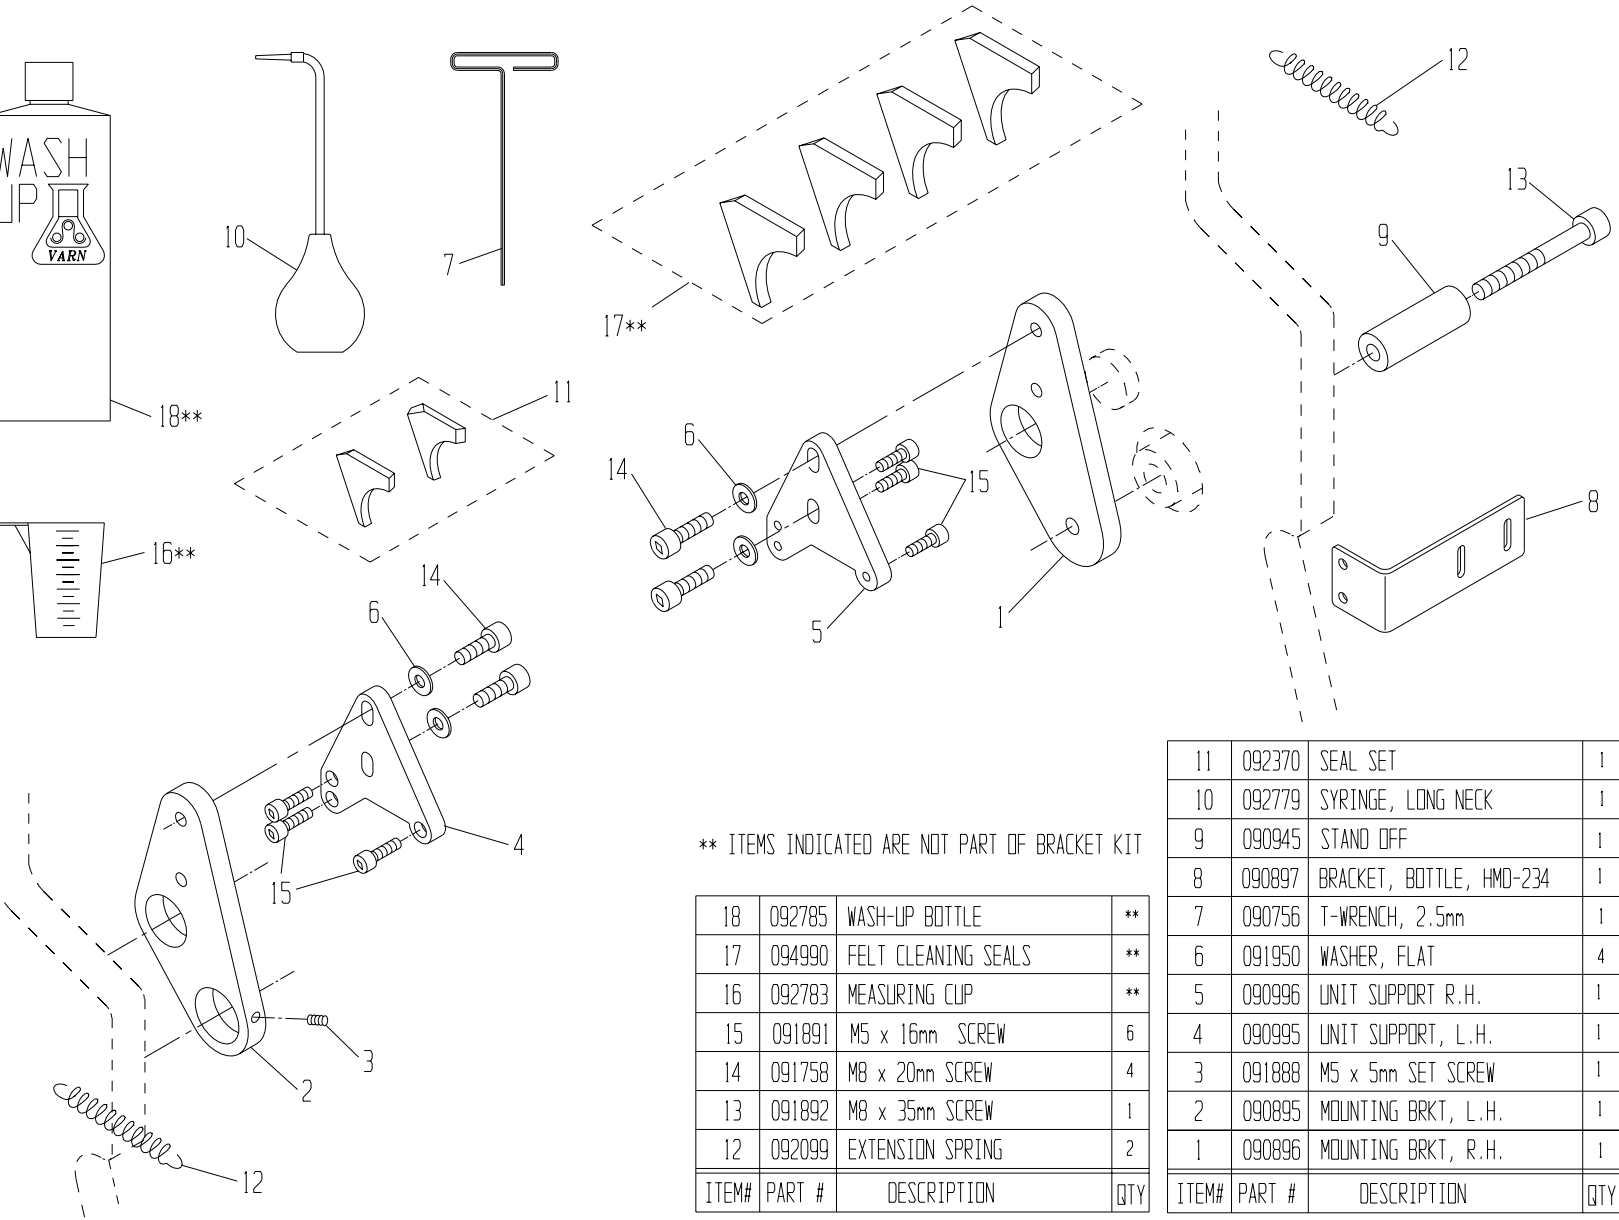

Parts Catalog # 090892

159 DWIGHT PLACE , FAIRFIELD , NEW JERSEY 07004
TEL: 973-227-8611 / 800-541-5702
FAX: 973-227-7532

46	091689	BELLEVILLE WASHER, M5	**
45	094365	PLATE GUIDE	**
44	091765	M5x12mm BUTTON HEAD SCREW	**
43	090879	PLATE GUIDE ASSY	**
42	091708	SHOULDER SCREW, 6mm	2
41	091262	SHAFT ASSY, S.S.	*
40	092259	SPRING COVER	*
39	092236	TAB SPRING	*
38	090971	TAB, SHORT	*
37	094997	BRACKET, NOZZLE	*
36	091966	WASHER, FLAT	2
35	091949	SPRING PIN	*
34	091997	OSC. RETAINING CLIP	*
33	091965	OSC. RETAINING WASHER	*
32	091111	OSC. DRIVE SHAFT FOLLOWER	*
31	091662	RETAINING RING	1
30	092586	BEARING	*
ITEM#	PART #	DESCRIPTION	QTY

* ITEM IS INCLUDED WITH OUTLINED SUBASSEMBLY.
 ** ITEM IS NOT INCLUDED WITH P/N 090987.

29	081311	13-1/4 OSC. ROLL. PARTS ASSY	1
28	090989	TIE ROD	1
27	092601	SAFETY STICKER	1
26	094240	13-1/4" METERING ROLLER W/B	1
25	091907	#6-32 X 3/8 PHILLIPS HD SCW	*
24	092296	SHOULDER SCREW	*
23	092304	GUIDE PIN	*
22	092604	NOZZLE	*
21	092491	WAVE WASHER	2
20	090973	13-1/4" FORM ROLLER W/B	1
19	090959	GEAR CLUTCH ASSY, HMD-34	1
18	090984	I.D. STICKER (HAMADA)	1
17	091898	M5 x 35mm SOC. HD. SCREW	6
16	092401	BEARING	*
15	091904	M5 x 16mm SET SCREW	2
ITEM#	PART #	DESCRIPTION	QTY

14	091888	M5 x 5mm SET SCREW	4
13	091901	M3 x 6mm SOC HD SCREW	*
12	092238	COMPRESSION SPRING	*
11	090970	BACKING PLATE KIT (HAMADA)	1
10	092370	SEAL SET (L & R)	1
9	092291	ECCENTRIC	2
8	092612	METERING GAUGE	2
7	092007	SPRING, COMPRESSION	2
6	094991	OSCILLATOR POST	2
5	090979	TIE BAR	1
4	098750	BRACKET NOZZLE ASSEMBLY	1
3	090985	ALIGNMENT BLOCK	2
2	090993	L.H. END FRAME	1
1	090994	R.H. END FRAME	1
ITEM#	PART #	DESCRIPTION	QTY

HMD-234 BRACKET KIT: P/N 090894

PARTS CATALOG #090892 REV. D

** ITEMS INDICATED ARE NOT PART OF BRACKET KIT

18	092785	WASH-UP BOTTLE	**
17	094990	FELT CLEANING SEALS	**
16	092783	MEASURING CUP	**
15	091891	M5 x 16mm SCREW	6
14	091758	M8 x 20mm SCREW	4
13	091892	M8 x 35mm SCREW	1
12	092099	EXTENSION SPRING	2
ITEM#	PART #	DESCRIPTION	QTY