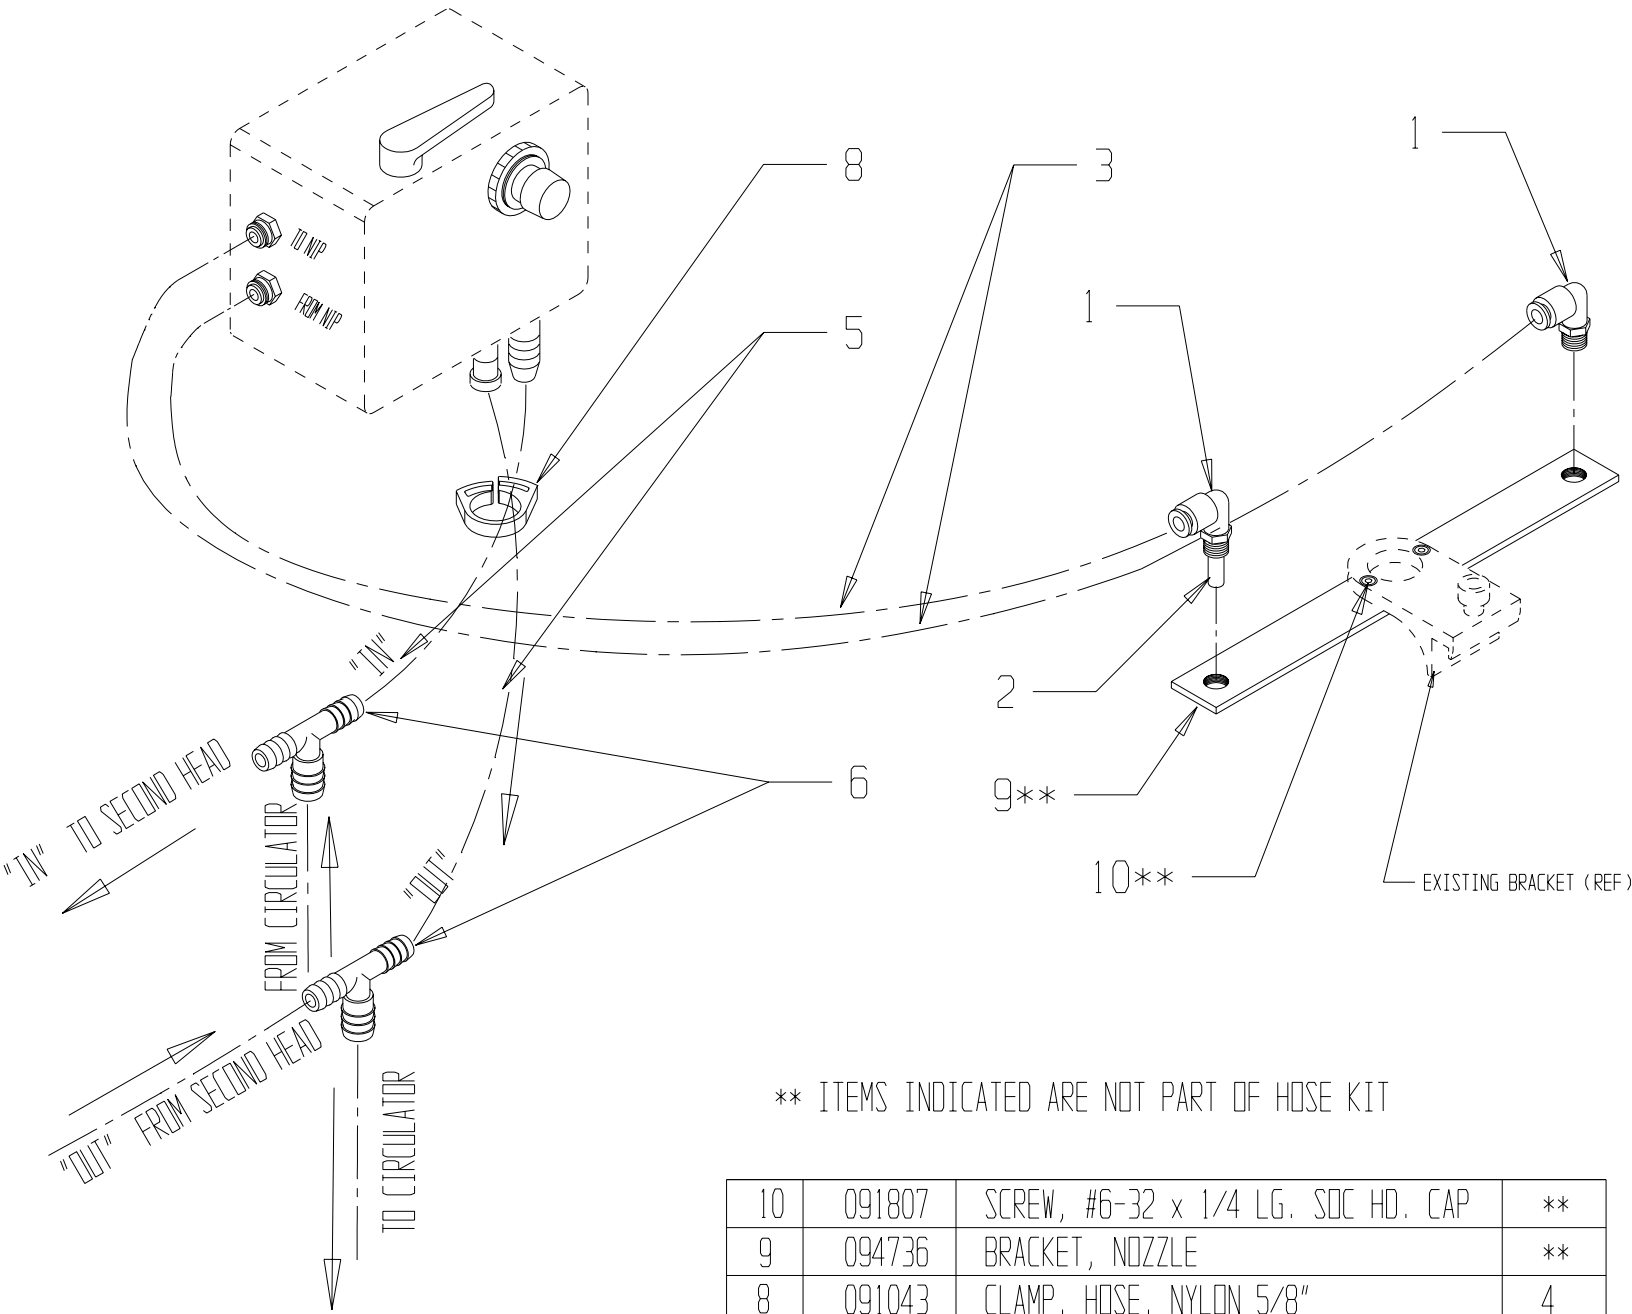

HMD-234 BRACKET KIT: P/N 090894

PARTS CATALOG #090892 REV. D

** ITEMS INDICATED ARE NOT PART OF BRACKET KIT

18	092785	WASH-UP BOTTLE	**
17	094990	FELT CLEANING SEALS	**
16	092783	MEASURING CUP	**
15	091891	M5 x 16mm SCREW	6
14	091758	M8 x 20mm SCREW	4
13	091892	M8 x 35mm SCREW	1
12	092099	EXTENSION SPRING	2
ITEM#	PART #	DESCRIPTION	QTY

11	092370	SEAL SET	1
10	092779	SYRINGE, LONG NECK	1
9	090945	STAND OFF	1
8	090897	BRACKET, BOTTLE, HMD-234	1
7	090756	T-WRENCH, 2.5mm	1
6	091950	WASHER, FLAT	4
5	090996	UNIT SUPPORT R.H.	1
4	090995	UNIT SUPPORT, L.H.	1
3	091888	M5 x 5mm SET SCREW	1
2	090895	MOUNTING BRKT, L.H.	1
1	090896	MOUNTING BRKT, R.H.	1
ITEM#	PART #	DESCRIPTION	QTY

** ITEMS INDICATED ARE NOT PART OF HOSE KIT

10	091807	SCREW, #6-32 x 1/4 LG. SOC HD. CAP	**
9	094736	BRACKET, NOZZLE	**
8	091043	CLAMP, HOSE, NYLON 5/8"	4
7	091063	CLAMP, HOSE, NYLON 3/4"	4
6	091077	BARB TEE 1/2 X 3/8 X 3/8	1
5	091081	PVC FLEX. TUBING 3/8 I.D. X 5/8 O.D.	1
4			
3	091079	TUBING 1/4 O.D. X .170 I.D.(POLYETH)	1
2	091078	1/4 O.D. TUBING, 2" LG	1
1	094916	ELBOW	2
ITEM	PART NO.	DESCRIPTION	QTY.

CUT TUBING ITEM #2 TO LENGTH AT INSTALLATION.

RECIRCULATOR SUBASS'Y: P/N 094730

PARTS CATALOG #090892 REV. D

NOTE: USE THREAD SEALANT FELPRO #51370 OR EQUIVALENT ON ALL PIPE THREADED CONNECTIONS

17	091956	WASHER, FLAT	6
16	094618	PANEL NUT	1
15	095955	CONNECTOR 1/8 NPT x 1/4 HOSE.	2
14	094612	PLATE, MOUNTING	1
13	091907	SCREW #6-32 PAN HD. SELF-TAP	2
12	091824	SCREW #6-32 TRUSS HD.	1
11	091062	FITTING, 1/8 NPT x 3/8 BARB	1
10	095939	TIP, VACUUM	1
09	095938	BODY, VACUUM	1
08	095948	NIPPLE, CLOSE, 1/8 NPT	1
07	095949	BALL VALVE	1
06	094616	COUPLING, 1/8 NPT	1
05	094613	TEE, STREET, 1/8 NPT	1
04	094615	NIPPLE, LONG, 1/8 NPT	1
03	094614	ELBOW, STREET, 1/8 NPT	2
02	094617	NEEDLE VALVE	1
01	094611	ENCLOSURE	1
ITEM	PART NO.	DESCRIPTION	QTY.