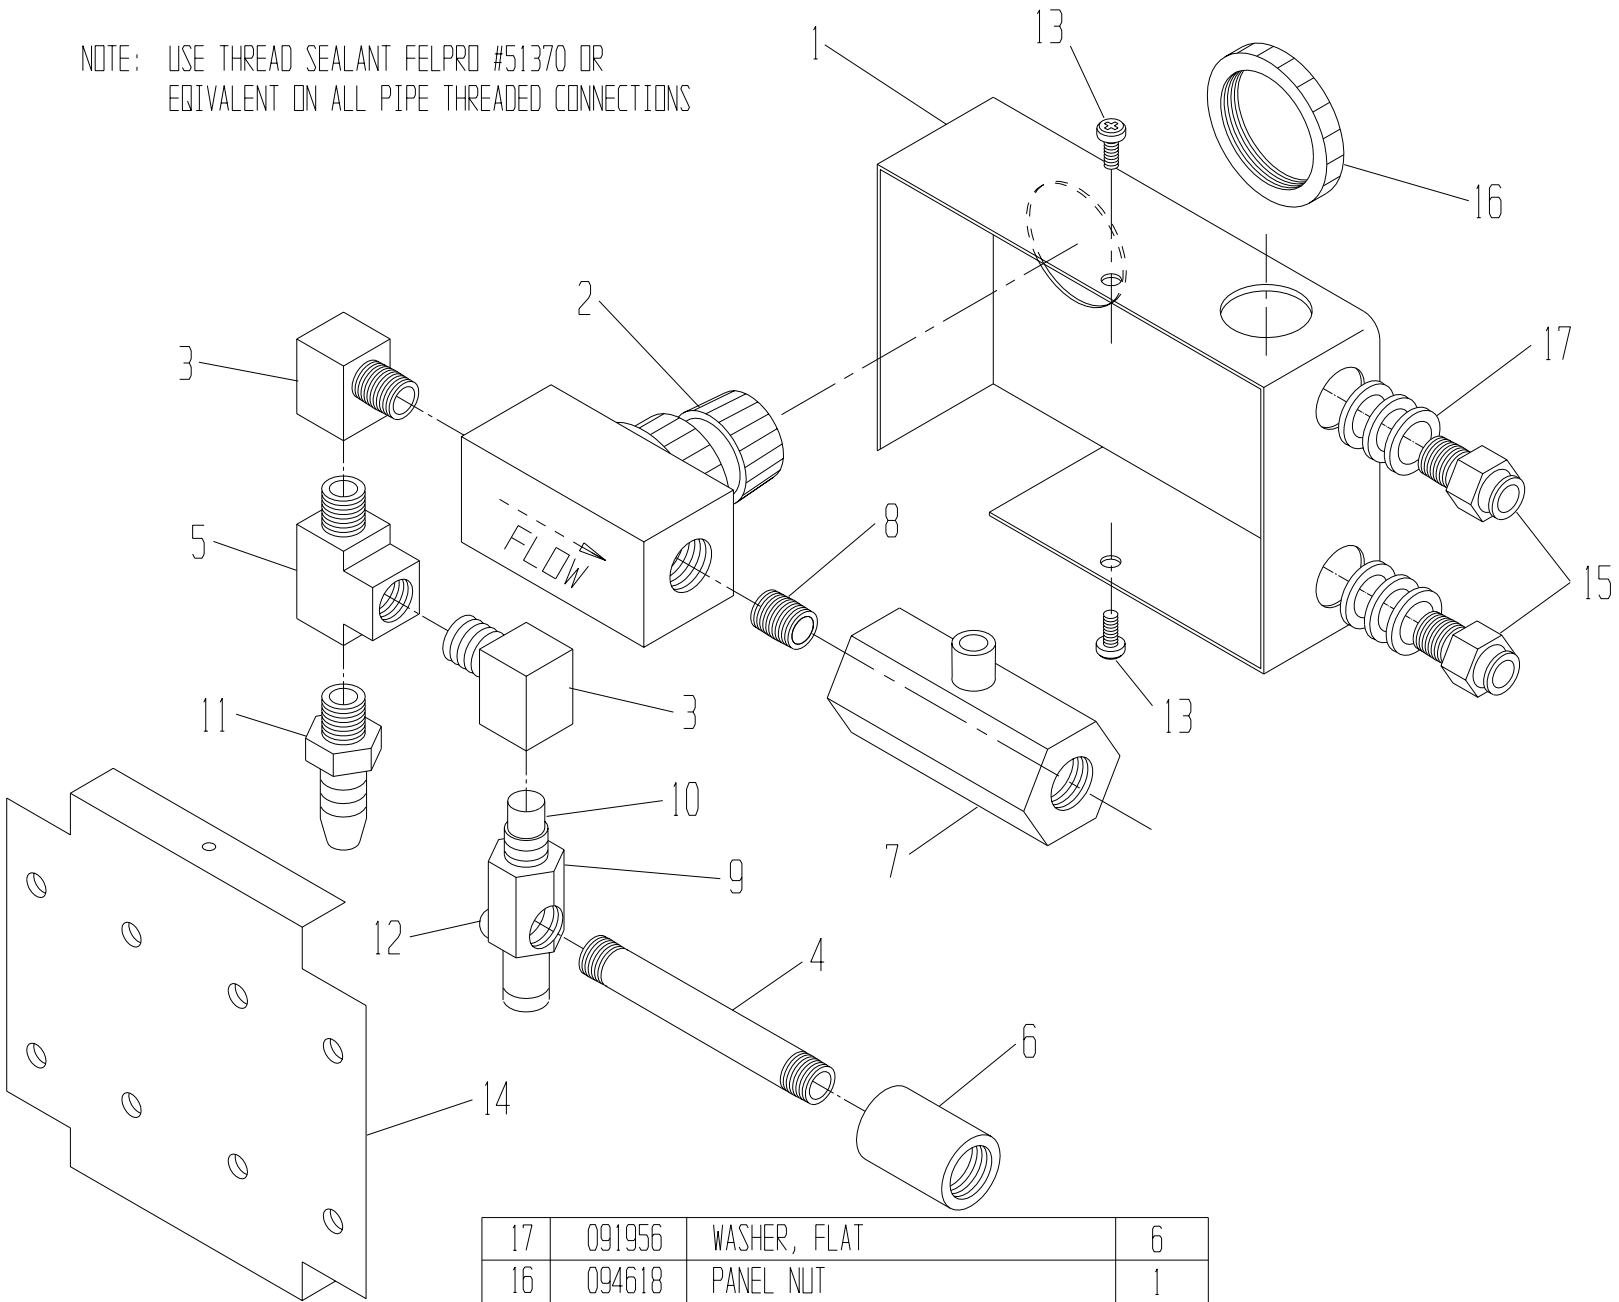

HMD-234 BRACKET KIT: P/N 090894

PARTS CATALOG #090892 REV. D

** ITEMS INDICATED ARE NOT PART OF BRACKET KIT

18	092785	WASH-UP BOTTLE	**
17	094990	FELT CLEANING SEALS	**
16	092783	MEASURING CUP	**
15	091891	M5 x 16mm SCREW	6
14	091758	M8 x 20mm SCREW	4
13	091892	M8 x 35mm SCREW	1
12	092099	EXTENSION SPRING	2
ITEM#	PART #	DESCRIPTION	QTY

11	092370	SEAL SET	1
10	092779	SYRINGE, LONG NECK	1
9	090945	STAND OFF	1
8	090897	BRACKET, BOTTLE, HMD-234	1
7	090756	T-WRENCH, 2.5mm	1
6	091950	WASHER, FLAT	4
5	090996	UNIT SUPPORT R.H.	1
4	090995	UNIT SUPPORT, L.H.	1
3	091888	M5 x 5mm SET SCREW	1
2	090895	MOUNTING BRKT, L.H.	1
1	090896	MOUNTING BRKT, R.H.	1
ITEM#	PART #	DESCRIPTION	QTY

** ITEMS INDICATED ARE NOT PART OF HOSE KIT

10	091807	SCREW, #6-32 x 1/4 LG. SOC HD. CAP	**
9	094736	BRACKET, NOZZLE	**
8	091043	CLAMP, HOSE, NYLON 5/8"	4
7	091063	CLAMP, HOSE, NYLON 3/4"	4
6	091077	BARB TEE 1/2 X 3/8 X 3/8	1
5	091081	PVC FLEX. TUBING 3/8 I.D. X 5/8 O.D.	1
4			
3	091079	TUBING 1/4 O.D. X .170 I.D.(POLYETH)	1
2	091078	1/4 O.D. TUBING, 2" LG	1
1	094916	ELBOW	2
ITEM	PART NO.	DESCRIPTION	QTY.

CUT TUBING ITEM #2 TO LENGTH AT INSTALLATION.

RECIRCULATOR SUBASS'Y: P/N 094730

PARTS CATALOG #090892 REV. D

NOTE: USE THREAD SEALANT FELPRO #51370 OR EQUIVALENT ON ALL PIPE THREADED CONNECTIONS

17	091956	WASHER, FLAT	6
16	094618	PANEL NUT	1
15	095955	CONNECTOR 1/8 NPT x 1/4 HOSE.	2
14	094612	PLATE, MOUNTING	1
13	091907	SCREW #6-32 PAN HD. SELF-TAP	2
12	091824	SCREW #6-32 TRUSS HD.	1
11	091062	FITTING, 1/8 NPT x 3/8 BARB	1
10	095939	TIP, VACUUM	1
09	095938	BODY, VACUUM	1
08	095948	NIPPLE, CLOSE, 1/8 NPT	1
07	095949	BALL VALVE	1
06	094616	COUPLING, 1/8 NPT	1
05	094613	TEE, STREET, 1/8 NPT	1
04	094615	NIPPLE, LONG, 1/8 NPT	1
03	094614	ELBOW, STREET, 1/8 NPT	2
02	094617	NEEDLE VALVE	1
01	094611	ENCLOSURE	1
ITEM	PART NO.	DESCRIPTION	QTY.