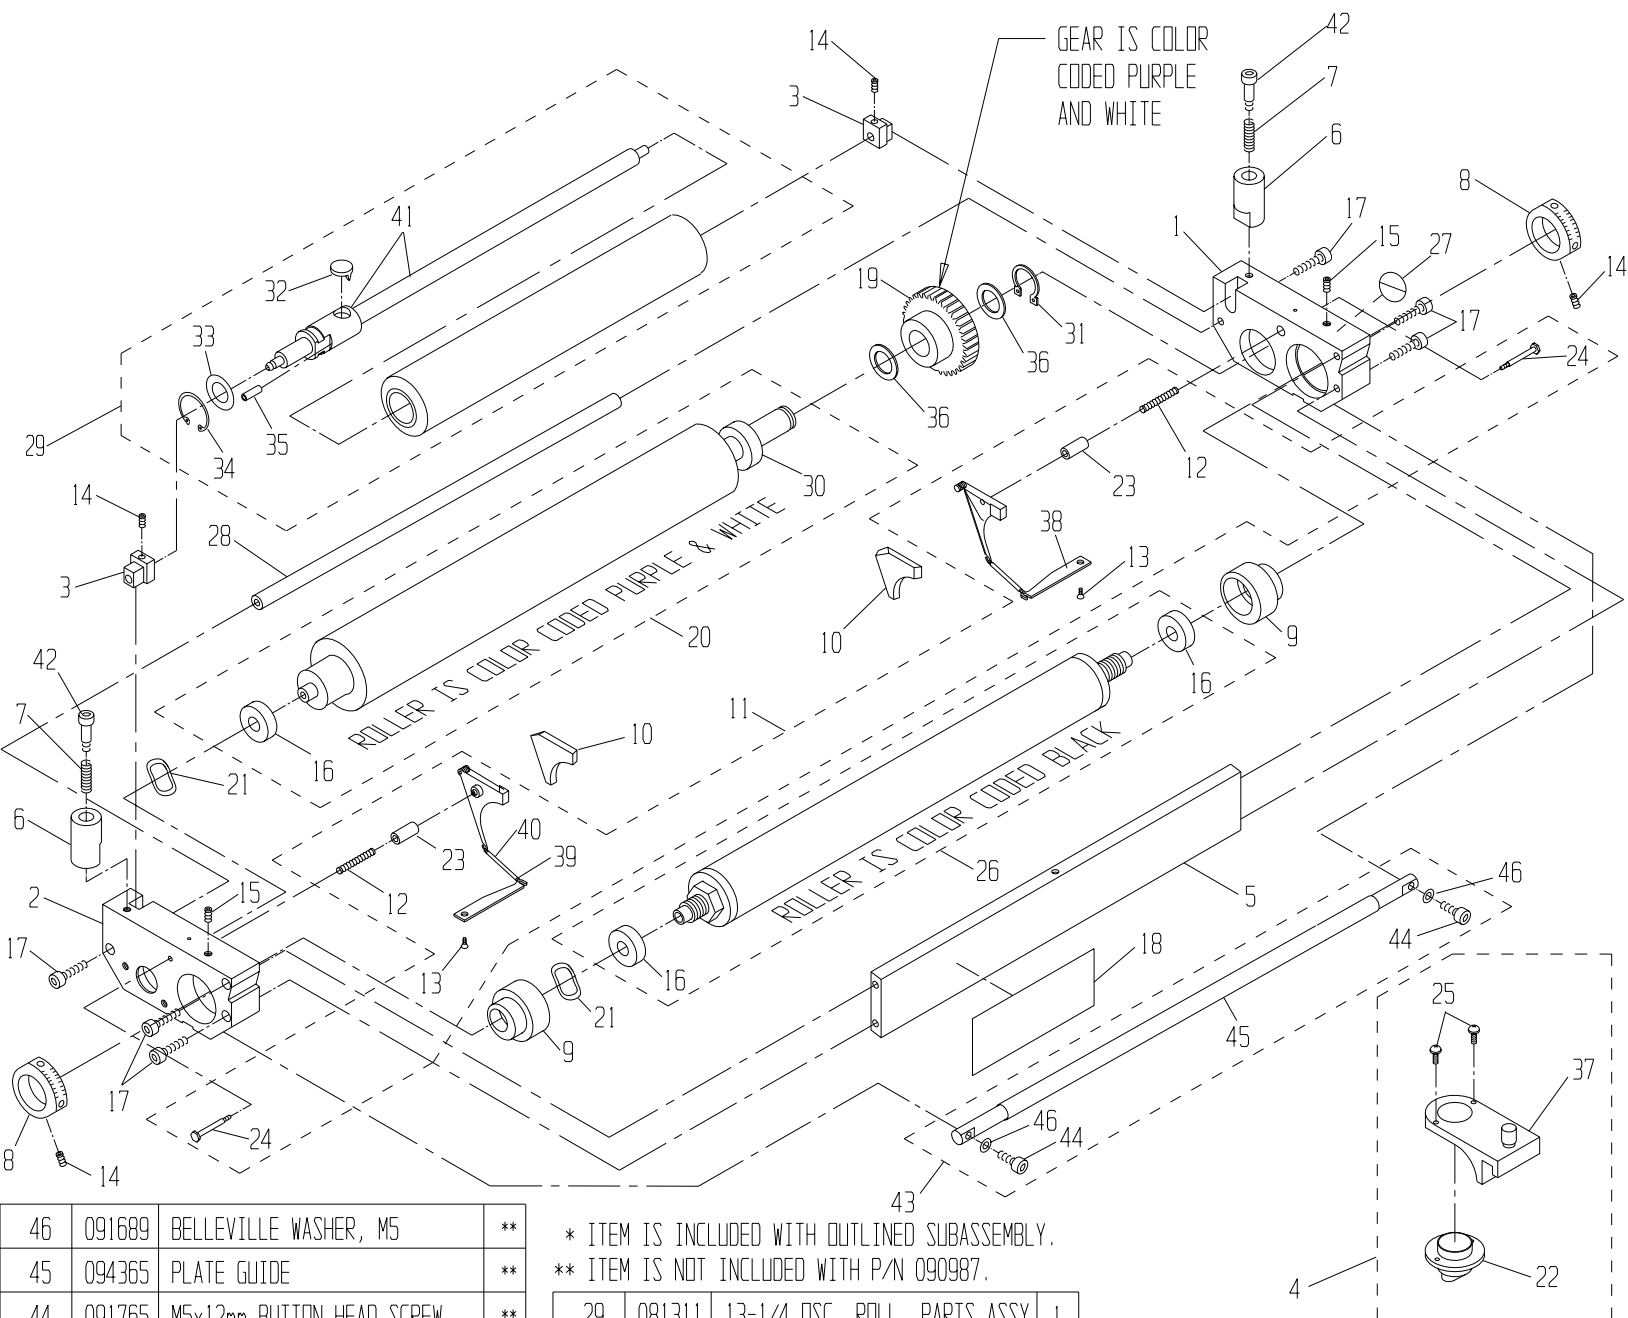

Parts Catalog # 090892

159 DWIGHT PLACE , FAIRFIELD , NEW JERSEY 07004
TEL: 973-227-8611 / 800-541-5702
FAX: 973-227-7532

46	091689	BELLEVILLE WASHER, M5	**
45	094365	PLATE GUIDE	**
44	091765	M5x12mm BUTTON HEAD SCREW	**
43	090879	PLATE GUIDE ASSY	**
42	091708	SHOULDER SCREW, 6mm	2
41	091262	SHAFT ASSY, S.S.	*
40	092259	SPRING COVER	*
39	092236	TAB SPRING	*
38	090971	TAB, SHORT	*
37	094997	BRACKET, NOZZLE	*
36	091966	WASHER, FLAT	2
35	091949	SPRING PIN	*
34	091997	OSC. RETAINING CLIP	*
33	091965	OSC. RETAINING WASHER	*
32	091111	OSC. DRIVE SHAFT FOLLOWER	*
31	091662	RETAINING RING	1
30	092586	BEARING	*
ITEM#	PART #	DESCRIPTION	QTY

* ITEM IS INCLUDED WITH OUTLINED SUBASSEMBLY.
 ** ITEM IS NOT INCLUDED WITH P/N 090987.

29	081311	13-1/4 OSC. ROLL. PARTS ASSY	1
28	090989	TIE ROD	1
27	092601	SAFETY STICKER	1
26	094240	13-1/4" METERING ROLLER W/B	1
25	091907	#6-32 X 3/8 PHILLIPS HD SCW	*
24	092296	SHOULDER SCREW	*
23	092304	GUIDE PIN	*
22	092604	NOZZLE	*
21	092491	WAVE WASHER	2
20	090973	13-1/4" FORM ROLLER W/B	1
19	090959	GEAR CLUTCH ASSY, HMD-34	1
18	090984	I.D. STICKER (HAMADA)	1
17	091898	M5 x 35mm SOC. HD. SCREW	6
16	092401	BEARING	*
15	091904	M5 x 16mm SET SCREW	2
ITEM#	PART #	DESCRIPTION	QTY

14	091888	M5 x 5mm SET SCREW	4
13	091901	M3 x 6mm SOC HD SCREW	*
12	092238	COMPRESSION SPRING	*
11	090970	BACKING PLATE KIT (HAMADA)	1
10	092370	SEAL SET (L & R)	1
9	092291	ECCENTRIC	2
8	092612	METERING GAUGE	2
7	092007	SPRING, COMPRESSION	2
6	094991	OSCILLATOR POST	2
5	090979	TIE BAR	1
4	098750	BRACKET NOZZLE ASSEMBLY	1
3	090985	ALIGNMENT BLOCK	2
2	090993	L.H. END FRAME	1
1	090994	R.H. END FRAME	1
ITEM#	PART #	DESCRIPTION	QTY

HMD-234 BRACKET KIT: P/N 090894

PARTS CATALOG #090892 REV. D

** ITEMS INDICATED ARE NOT PART OF BRACKET KIT

18	092785	WASH-UP BOTTLE	**
17	094990	FELT CLEANING SEALS	**
16	092783	MEASURING CUP	**
15	091891	M5 x 16mm SCREW	6
14	091758	M8 x 20mm SCREW	4
13	091892	M8 x 35mm SCREW	1
12	092099	EXTENSION SPRING	2
ITEM#	PART #	DESCRIPTION	QTY