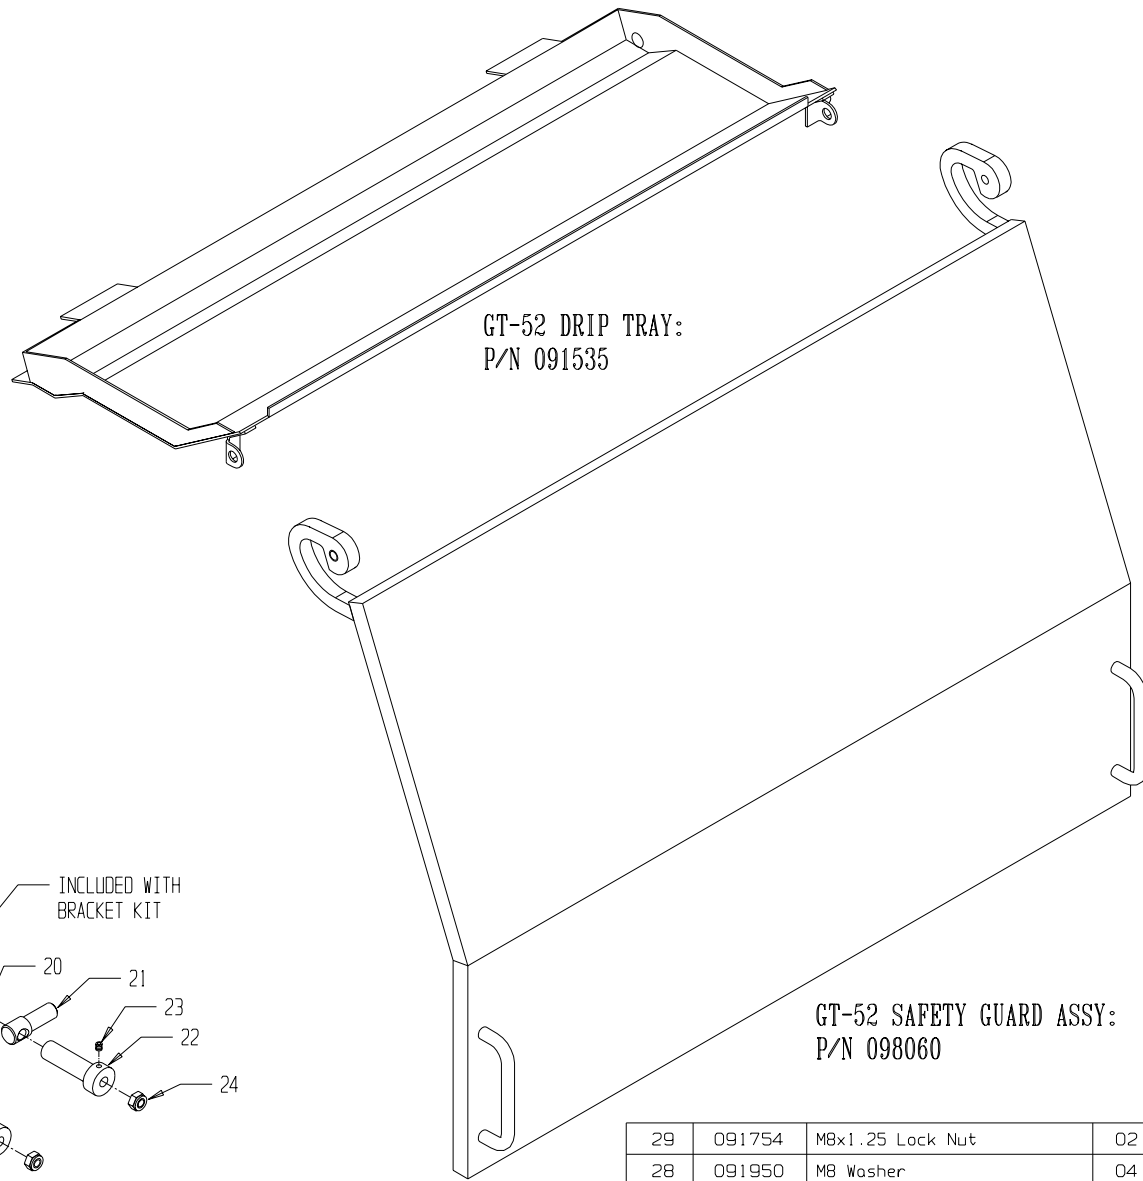

BRACKET KIT, GT-46 & GT-52: P/N 091500

PARTS CATALOG #090543 REV. N

* ITEMS MARKED ARE PART OF AN OUTLINED SUBASSEMBLY

45	091756	M8 x 25mm Cap Screw	*
44	091538	Spacer, Ink Ductor Crank Arm	01
43	091806	#6-32 Phil Pan Hd Screw	01
42	091545	Compression Spring	02
41	091892	M8 x 35mm Cap Screw	02
40	091966	Washer, .48x.88x.02	02
39	091772	Wave Washer	01
38	091615	Shim, Non-op Side Spindle	07
37	091950	Ø 8mm, Plain Washer	06*
36	091755	M10 x 25mm Cap Screw	04
35	091976	Ø 10mm, Plain Washer	04
34	091758	M8 x 20mm Cap Screw	02
33	091709	Ø6mm x 12mm Shoulder Screw	06
32	091761	M6 x 18mm Cap Screw	06
31	091889	M5 x 10mm Set Screw	03*
30	091894	M8 X 16mm Cap Screw	*
29	091662	Ø12mm Retaining Ring	02
28	091664	Ø20mm Retaining Ring	02
27	091623	Thrust Washer	02
26	090756	T-Allen Kex, 2.5mm	01
25	090758	Ball End Allen Key, 8mm	01
24	095620	Non-Op Side Pan Mount	01
23	091529	Hose Clip, Ø3/4"	03
ITEM#	PART #	DESCRIPTION	QTY

22	091528	Plastic Hose, Ø1/2"	01
21	091521	Auto Latch Pin	01
20	092056	Clutch Bearing	02
19	095610	Op Side Pan Mount	01
18	091522	Bearing Ø20 x Ø37 x 9	02
17	093468	Blanking Plug, 2"	01
16	091516	Spacer, Pivot Block	02
15	091515	Spacer, Link	02
14	091514	ON/OFF Spring	02
13	091619	Bearing Housing, GT 46/52	01
12	091512	Fixing Block	02
11	091511	Adust Eccentric	02
10	092586	Bearing Ø12 x Ø32 x 10	02
09	091618	Drive Gear, GT 46/52	01
08	091508	Stripe Limit Boss	02
07	091507	ON/OFF Link	02
06	091506	Pivot Block, Op Side	01
05	091505	Pivot Block Non-Op Side	01
04	091504	Non-Op Side Spindle	01
03	091622	Drive Spindle	01
02	091502	Bracket Non-Op Side	01
01	091501	Bracket Op-Side	01
ITEM#	PART #	DESCRIPTION	QTY