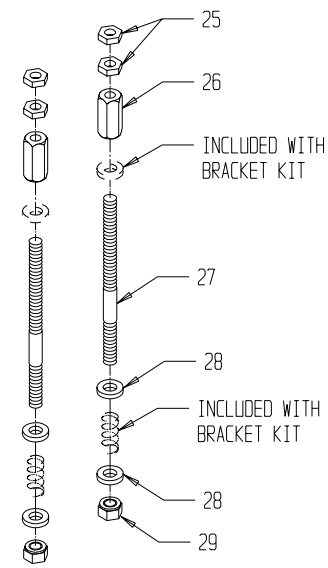

BRACKET KIT, GT-46 & GT-52: P/N 091500

PARTS CATALOG #090543 REV. N

* ITEMS MARKED ARE PART OF AN OUTLINED SUBASSEMBLY

45	091756	M8 x 25mm Cap Screw	*
44	091538	Spacer, Ink Ductor Crank Arm	01
43	091806	#6-32 Phil Pan Hd Screw	01
42	091545	Compression Spring	02
41	091892	M8 x 35mm Cap Screw	02
40	091966	Washer, .48x.88x.02	02
39	091772	Wave Washer	01
38	091615	Shim, Non-op Side Spindle	07
37	091950	Ø 8mm, Plain Washer	06*
36	091755	M10 x 25mm Cap Screw	04
35	091976	Ø 10mm, Plain Washer	04
34	091758	M8 x 20mm Cap Screw	02
33	091709	Ø6mm x 12mm Shoulder Screw	06
32	091761	M6 x 18mm Cap Screw	06
31	091889	M5 x 10mm Set Screw	03*
30	091894	M8 X 16mm Cap Screw	*
29	091662	Ø12mm Retaining Ring	02
28	091664	Ø20mm Retaining Ring	02
27	091623	Thrust Washer	02
26	090756	T-Allen Kex, 2.5mm	01
25	090758	Ball End Allen Key, 8mm	01
24	095620	Non-Op Side Pan Mount	01
23	091529	Hose Clip, Ø3/4"	03
ITEM#	PART #	DESCRIPTION	QTY

22	091528	Plastic Hose, Ø1/2"	01
21	091521	Auto Latch Pin	01
20	092056	Clutch Bearing	02
19	095610	Op Side Pan Mount	01
18	091522	Bearing Ø20 x Ø37 x 9	02
17	093468	Blanking Plug, 2"	01
16	091516	Spacer, Pivot Block	02
15	091515	Spacer, Link	02
14	091514	ON/OFF Spring	02
13	091619	Bearing Housing, GT 46/52	01
12	091512	Fixing Block	02
11	091511	Adust Eccentric	02
10	092586	Bearing Ø12 x Ø32 x 10	02
09	091618	Drive Gear, GT 46/52	01
08	091508	Stripe Limit Boss	02
07	091507	ON/OFF Link	02
06	091506	Pivot Block, Op Side	01
05	091505	Pivot Block Non-Op Side	01
04	091504	Non-Op Side Spindle	01
03	091622	Drive Spindle	01
02	091502	Bracket Non-Op Side	01
01	091501	Bracket Op-Side	01
ITEM#	PART #	DESCRIPTION	QTY