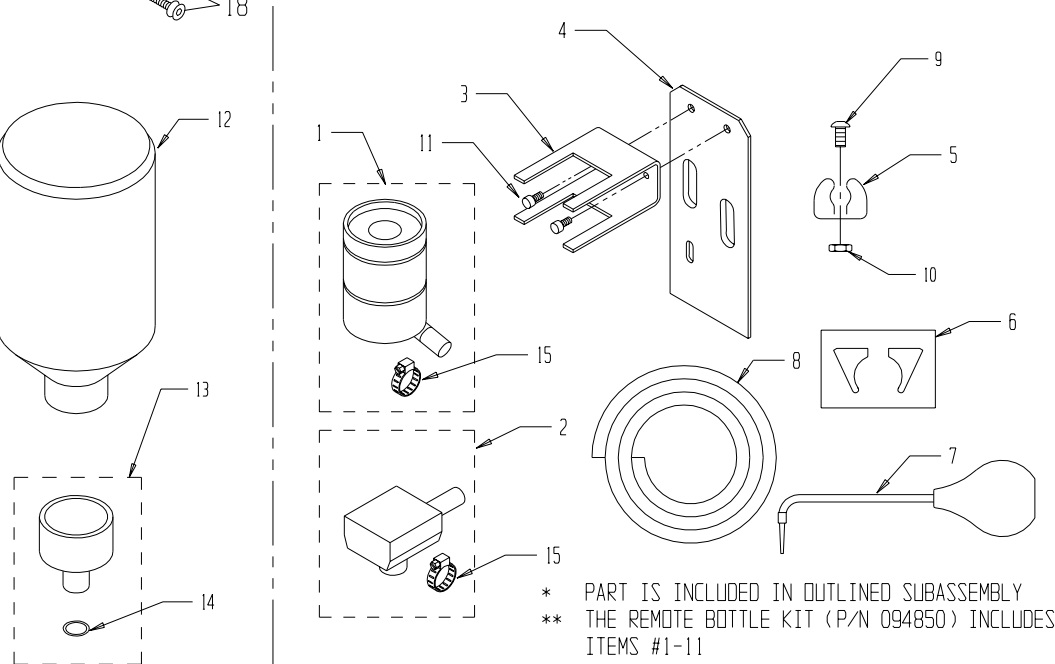

GT-46/52 REMOTE BOTTLE KIT: P/N 094850**

* PART IS INCLUDED IN OUTLINED SUBASSEMBLY
** THE REMOTE BOTTLE KIT (P/N 094850) INCLUDES ITEMS #1-11
*** ITEMS #19-29 ARE INCLUDED WITH OPTIONAL GT-52 DDS KIT, P/N 095701.

29	091754	M8x1.25 Lock Nut	02
28	091950	M8 Washer	04
27	095702	Threaded Rod, M8, GT-52	02
26	095703	Adjusting Nut, M8, GT-52	02
25	091733	M8x1.25 Jan Nut	04
24	091973	M6x1 Lock Nut	02
23	091546	M4 x 6mm Set Screw, Nylon	02
22	091613	Nut, Adjusting, GT-46/52	02
21	095704	Guide, Tie Rod, GT-52	02
20	091743	Washer, M6, Narrow	04
19	091612	Assy, Spring Rod, Machined	02
18	091898	M5 x 35 Cap Screw	02
17	098055	Plate, Backing, Plug	01
16	098012	Plug, Blanking	01
15	091911	1/4-25/32 Adjustable Clamp	*
14	092765	O-Ring	*
13	092760	Dispensing Valve Assy	02
12	092772	Fountain Bottle, Large	02
11	091765	M5x12mm Button Hd Screw	02
10	091968	10-24 Hex Nut, Full	01
09	091819	10-24 x 1/2 Cap Screw	01
08	092756	1/2" ID Vinyl Tubing	12"
07	092779	Assy, Syringe, Lg. Neck	01
06	090850	Seal Set	01
05	091672	Spring Clip	01
04	091517	Remote Bottle Plate	01
03	092749	Universal Bottle Brckt	01
02	092750	Adapter Base Assy	01
01	092740	Bottle Valve Assy	01
ITEM#	PART #	DESCRIPTION	QTY