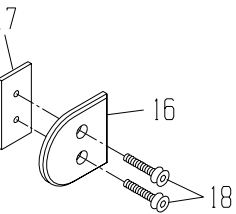

BRACKET KIT, GT-46 & GT-52: P/N 091500

PARTS CATALOG #090543 REV. N

* ITEMS MARKED ARE PART OF AN OUTLINED SUBASSEMBLY

45	091756	M8 x 25mm Cap Screw	*
44	091538	Spacer, Ink Ductor Crank Arm	01
43	091806	#6-32 Phil Pan Hd Screw	01
42	091545	Compression Spring	02
41	091892	M8 x 35mm Cap Screw	02
40	091966	Washer, .48x.88x.02	02
39	091772	Wave Washer	01
38	091615	Shim, Non-op Side Spindle	07
37	091950	Ø 8mm, Plain Washer	06*
36	091755	M10 x 25mm Cap Screw	04
35	091976	Ø 10mm, Plain Washer	04
34	091758	M8 x 20mm Cap Screw	02
33	091709	Ø6mm x 12mm Shoulder Screw	06
32	091761	M6 x 18mm Cap Screw	06
31	091889	M5 x 10mm Set Screw	03*
30	091894	M8 X 16mm Cap Screw	*
29	091662	Ø12mm Retaining Ring	02
28	091664	Ø20mm Retaining Ring	02
27	091623	Thrust Washer	02
26	090756	T-Allen Kex, 2.5mm	01
25	090758	Ball End Allen Key, 8mm	01
24	095620	Non-Op Side Pan Mount	01
23	091529	Hose Clip, Ø3/4"	03
ITEM#	PART #	DESCRIPTION	QTY

22	091528	Plastic Hose, Ø1/2"	01
21	091521	Auto Latch Pin	01
20	092056	Clutch Bearing	02
19	095610	Op Side Pan Mount	01
18	091522	Bearing Ø20 x Ø37 x 9	02
17	093468	Blanking Plug, 2"	01
16	091516	Spacer, Pivot Block	02
15	091515	Spacer, Link	02
14	091514	ON/OFF Spring	02
13	091619	Bearing Housing, GT 46/52	01
12	091512	Fixing Block	02
11	091511	Adust Eccentric	02
10	092586	Bearing Ø12 x Ø32 x 10	02
09	091618	Drive Gear, GT 46/52	01
08	091508	Stripe Limit Boss	02
07	091507	ON/OFF Link	02
06	091506	Pivot Block, Op Side	01
05	091505	Pivot Block Non-Op Side	01
04	091504	Non-Op Side Spindle	01
03	091622	Drive Spindle	01
02	091502	Bracket Non-Op Side	01
01	091501	Bracket Op-Side	01
ITEM#	PART #	DESCRIPTION	QTY