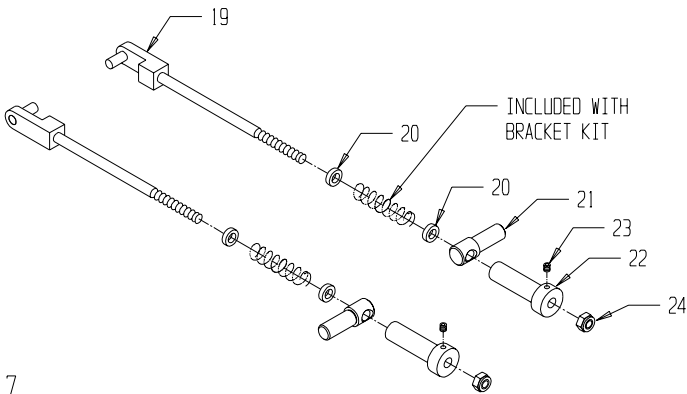

BRACKET KIT, GT-46 & GT-52: P/N 091500

PARTS CATALOG #090543 REV. N

* ITEMS MARKED ARE PART OF AN OUTLINED SUBASSEMBLY

45	091756	M8 x 25mm Cap Screw	*
44	091538	Spacer, Ink Ductor Crank Arm	01
43	091806	#6-32 Phil Pan Hd Screw	01
42	091545	Compression Spring	02
41	091892	M8 x 35mm Cap Screw	02
40	091966	Washer, .48x.88x.02	02
39	091772	Wave Washer	01
38	091615	Shim, Non-op Side Spindle	07
37	091950	Ø 8mm, Plain Washer	06*
36	091755	M10 x 25mm Cap Screw	04
35	091976	Ø 10mm, Plain Washer	04
34	091758	M8 x 20mm Cap Screw	02
33	091709	Ø6mm x 12mm Shoulder Screw	06
32	091761	M6 x 18mm Cap Screw	06
31	091889	M5 x 10mm Set Screw	03*
30	091894	M8 X 16mm Cap Screw	*
29	091662	Ø12mm Retaining Ring	02
28	091664	Ø20mm Retaining Ring	02
27	091623	Thrust Washer	02
26	090756	T-Allen Kex, 2.5mm	01
25	090758	Ball End Allen Key, 8mm	01
24	095620	Non-Op Side Pan Mount	01
23	091529	Hose Clip, Ø3/4"	03
ITEM#	PART #	DESCRIPTION	QTY

22	091528	Plastic Hose, Ø1/2"	01
21	091521	Auto Latch Pin	01
20	092056	Clutch Bearing	02
19	095610	Op Side Pan Mount	01
18	091522	Bearing Ø20 x Ø37 x 9	02
17	093468	Blanking Plug, 2"	01
16	091516	Spacer, Pivot Block	02
15	091515	Spacer, Link	02
14	091514	ON/OFF Spring	02
13	091619	Bearing Housing, GT 46/52	01
12	091512	Fixing Block	02
11	091511	Adust Eccentric	02
10	092586	Bearing Ø12 x Ø32 x 10	02
09	091618	Drive Gear, GT 46/52	01
08	091508	Stripe Limit Boss	02
07	091507	ON/OFF Link	02
06	091506	Pivot Block, Op Side	01
05	091505	Pivot Block Non-Op Side	01
04	091504	Non-Op Side Spindle	01
03	091622	Drive Spindle	01
02	091502	Bracket Non-Op Side	01
01	091501	Bracket Op-Side	01
ITEM#	PART #	DESCRIPTION	QTY