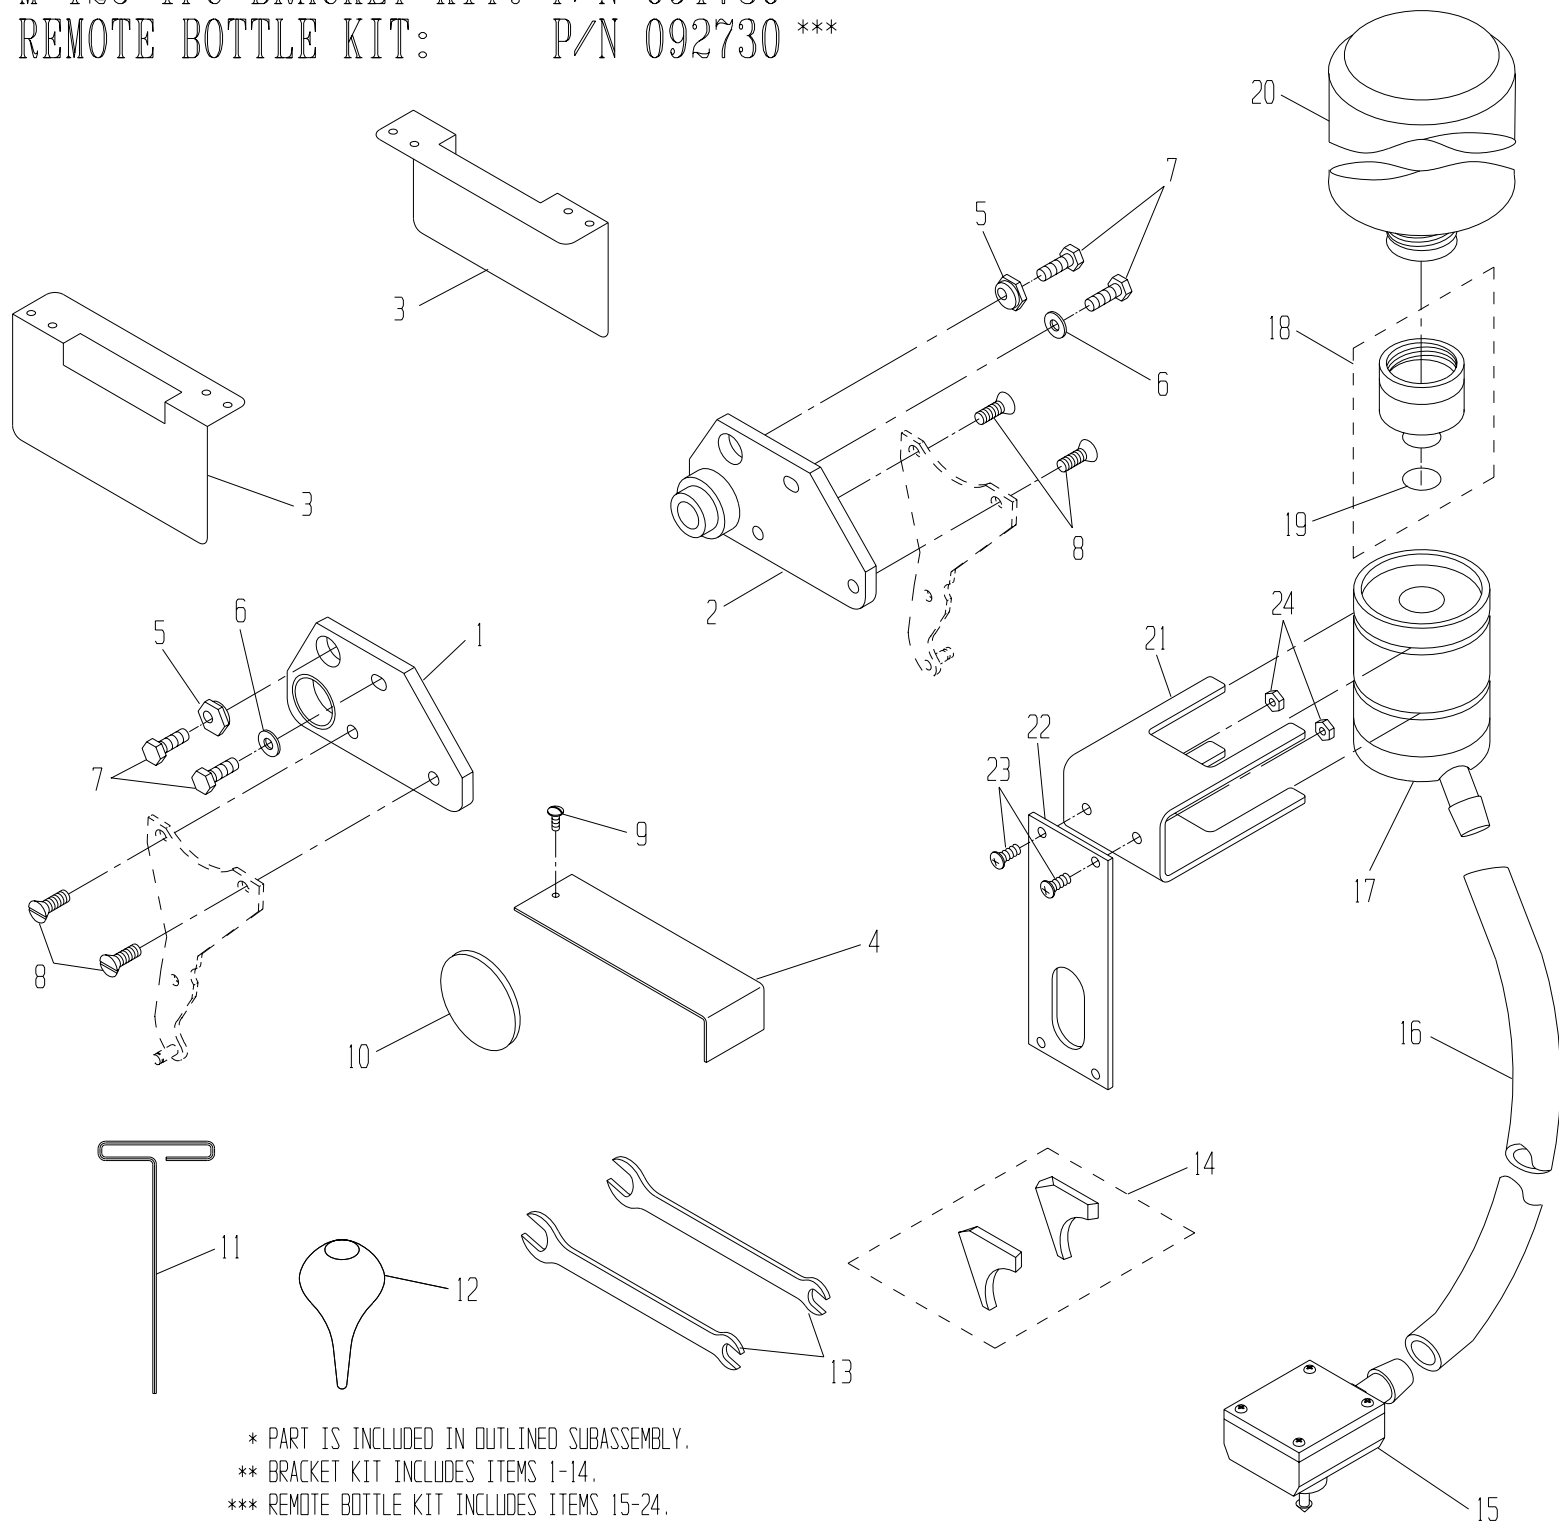

M 125 IPC BRACKET KIT: P/N 091730 **
REMOTE BOTTLE KIT: P/N 092730 ***

* PART IS INCLUDED IN OUTLINED SUBASSEMBLY.
** BRACKET KIT INCLUDES ITEMS 1-14.
*** REMOTE BOTTLE KIT INCLUDES ITEMS 15-24.

24	091968	NUT, 10-24, LOCK	2	12	092778	SYRINGE	1
23	091819	BUTTON HD CAP SCREW (10-24x1/2)	2	11	090755	3/32" HEX T-WRENCH	1
22	092748	UNIVERSAL BRACKET	1	10	094409	2" DIA. STICKER	1
21	092749	BRACKET, BOTTLE, UNIVERSAL	1	9	091824	#6-32 x 1/4 TRUSS HEAD SCREW	1
20	092771	BOTTLE	1	8	091861	FLAT HD SCW, SLOTTED, 1/4-20x3/8	4
19	092765	O-RING	*	7	091868	SCREW, 1/4-20 x 3/4, HEX HEAD	4
18	092760	DISPENSER VALVE ASSY	1	6	091962	SPACER WASHER (.250x.563x.047)	2
17	092740	BOTTLE VALVE ASSEMBLY	1	5	093543	ABD BRACKET ECCENTRIC	2
16	092756	1/2" I.D. VINYL TUBING	1	4	094655	FILLER PLATE (1250 IPC)	1
15	092750	ADAPTER BASE ASSEMBLY	1	3	094679	SAFETY PLATE (1250 IPC)	2
14	092370	LEFT & RIGHT SEAL SET	1	2	094670	MOUNTING BRACKET ASSY, R.H.	1
13	093555	KOMPAC WRENCH	2	1	094660	MOUNTING BRACKET ASSY, L.H.	1
ITEM#	PART #	DESCRIPTION	QTY	ITEM#	PART #	DESCRIPTION	QTY