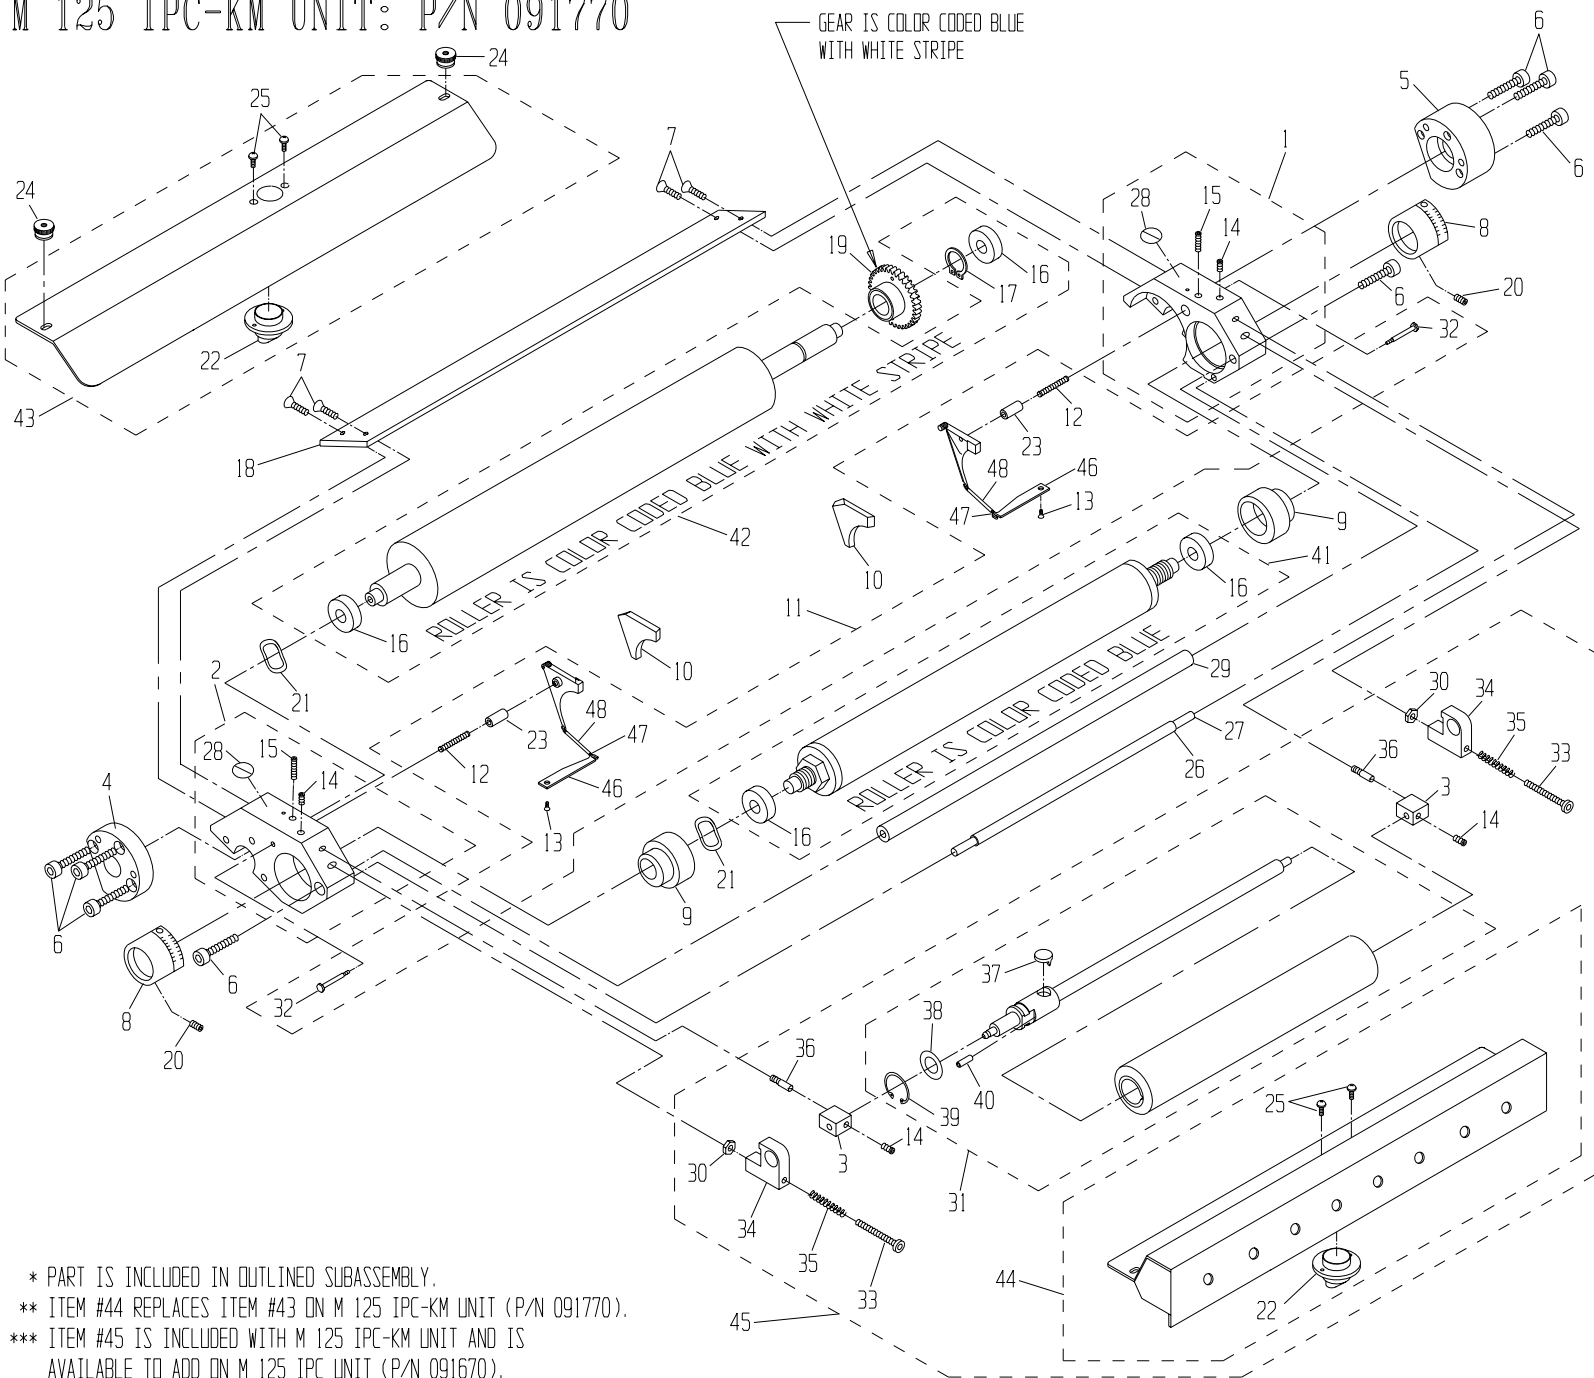

M 125 IPC

Parts Catalog # 090082

159 DWIGHT PLACE , FAIRFIELD , NEW JERSEY 07004

TEL: 973-227-8611 / 800-541-5702

FAX: 973-227-7532

M 125 IPC UNIT: P/N 091670

M 125 IPC-KM UNIT: P/N 091770

* PART IS INCLUDED IN OUTLINED SUBASSEMBLY.

** ITEM #44 REPLACES ITEM #43 ON M 125 IPC-KM UNIT (P/N 091770).

*** ITEM #45 IS INCLUDED WITH M 125 IPC-KM UNIT AND IS AVAILABLE TO ADD ON M 125 IPC UNIT (P/N 091670).

48	092259	SPRING COVER	*	32	092303	SHOULDER SCREW	*	16	092401	BEARING	*
47	092236	BACKING PLATE TAB SPRING	*	31	091302	11" OSCILLATOR PARTS ASSY	1	15	091814	#10-24 X 3/4 STUD	*
46	092234	BACKING PLATE TAB	*	30	091970	1/4 -28 NUT	2	14	091811	#10-24 X 1/4 SET SCREW	2*
45	096460	KOLORMATE MODEL 25	***	29	094672	TIE BAR (1250)	1	13	091802	#3-48 X 1/4 FLAT HD SCREW	*
44	090550	1250 IPC COVER ASSY (OSC)	**	28	092601	INWARD NIP SYMBOL	*	12	092238	COMPRESSION SPRING	*
43	090560	1250 IPC COVER ASSY	1	27	094678	SAFETY ROD (1250)	1	11	092290	L & R SEAL BACKING PLATE KIT	1
42	094770	FORM ROLLER SUBASSY (1250)	1	26	094656	TEFLON TUBE	1	10	092370	LEFT & RIGHT SEAL SET	1
41	092400	ASSY, ROLLER, METERING, 11"	1	25	091806	#6-32 X 3/8 PHILLIPS HD SCW	*	9	092291	ECCENTRIC	2
40	091949	SPRING PIN	*	24	092691	COVER NUT	2	8	092612	METERING GAUGE	2
39	091997	OSC. RETAINING CLIP	*	23	092304	GUIDE PIN	*	7	091826	#10-24 FLAT HEAD SCREW	4
38	091965	OSC. RETAINING WASHER	*	22	092604	NOZZLE	*	6	091865	1/4-20 SOCKET HEAD SCREW	8
37	091111	OSC. DRIVE SHAFT FOLLOWER	*	21	092491	WAVE WASHER	2	5	094673	R.H. END FRAME CAP	1
36	094343	OSCILLATOR POST	2	20	091888	M5 x 5mm SET SCREW	2	4	094663	L.H. END FRAME CAP	1
35	094347	SPRING (OSC)	2	19	091800	GEAR CLUTCH ASSY (1250)	1	3	094326	ROLLER ALIGNMENT BLOCK	2
34	094342	SPRING HOUSING	2	18	094671	UNIT SUPPORT PLATE (1250)	1	2	092211	L.H. END FRAME ASSY	1
33	091877	1/4-28x1-1/4 SOCKET HD CAP SCW	2	17	091663	RETAINING RING	*	1	092201	R.H. END FRAME ASSY	1
ITEM#	PART #	DESCRIPTION	QTY	ITEM#	PART #	DESCRIPTION	QTY	ITEM#	PART #	DESCRIPTION	QTY