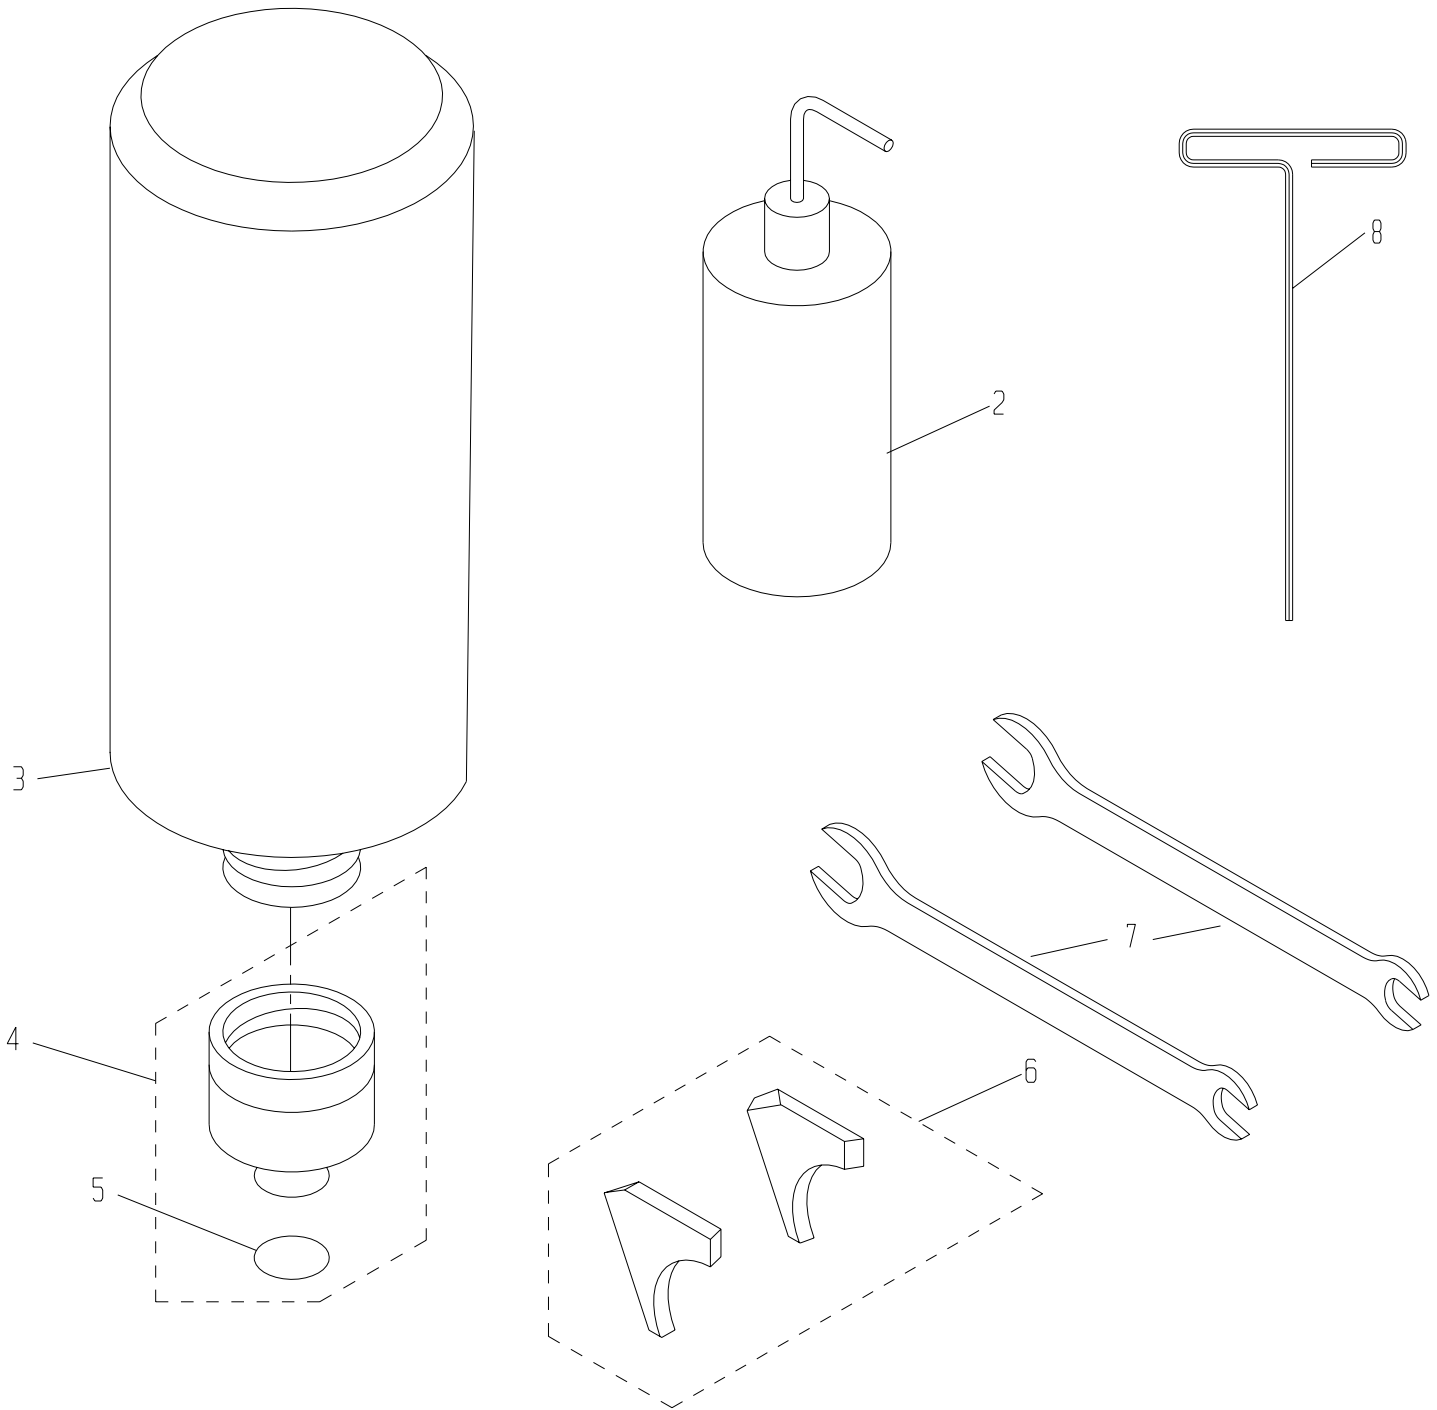

9	92778	KOMPAC SYRINGE	1
8	90755	3/32" HEX T-WRENCH	1
7	93555	KOMPAC WRENCH	2
6	92370	SEAL SET	1
5	92765	VALVE BODY O-RING	*
4	92760	DISPENSING VALVE ASSY	1
3	92771	CALIBRATED BOTTLE	1
2	92785	WASH UP BOTTLE	1
1	92783	MEASURING CUP	1

ITEM#	PART #	DESCRIPTION	QTY