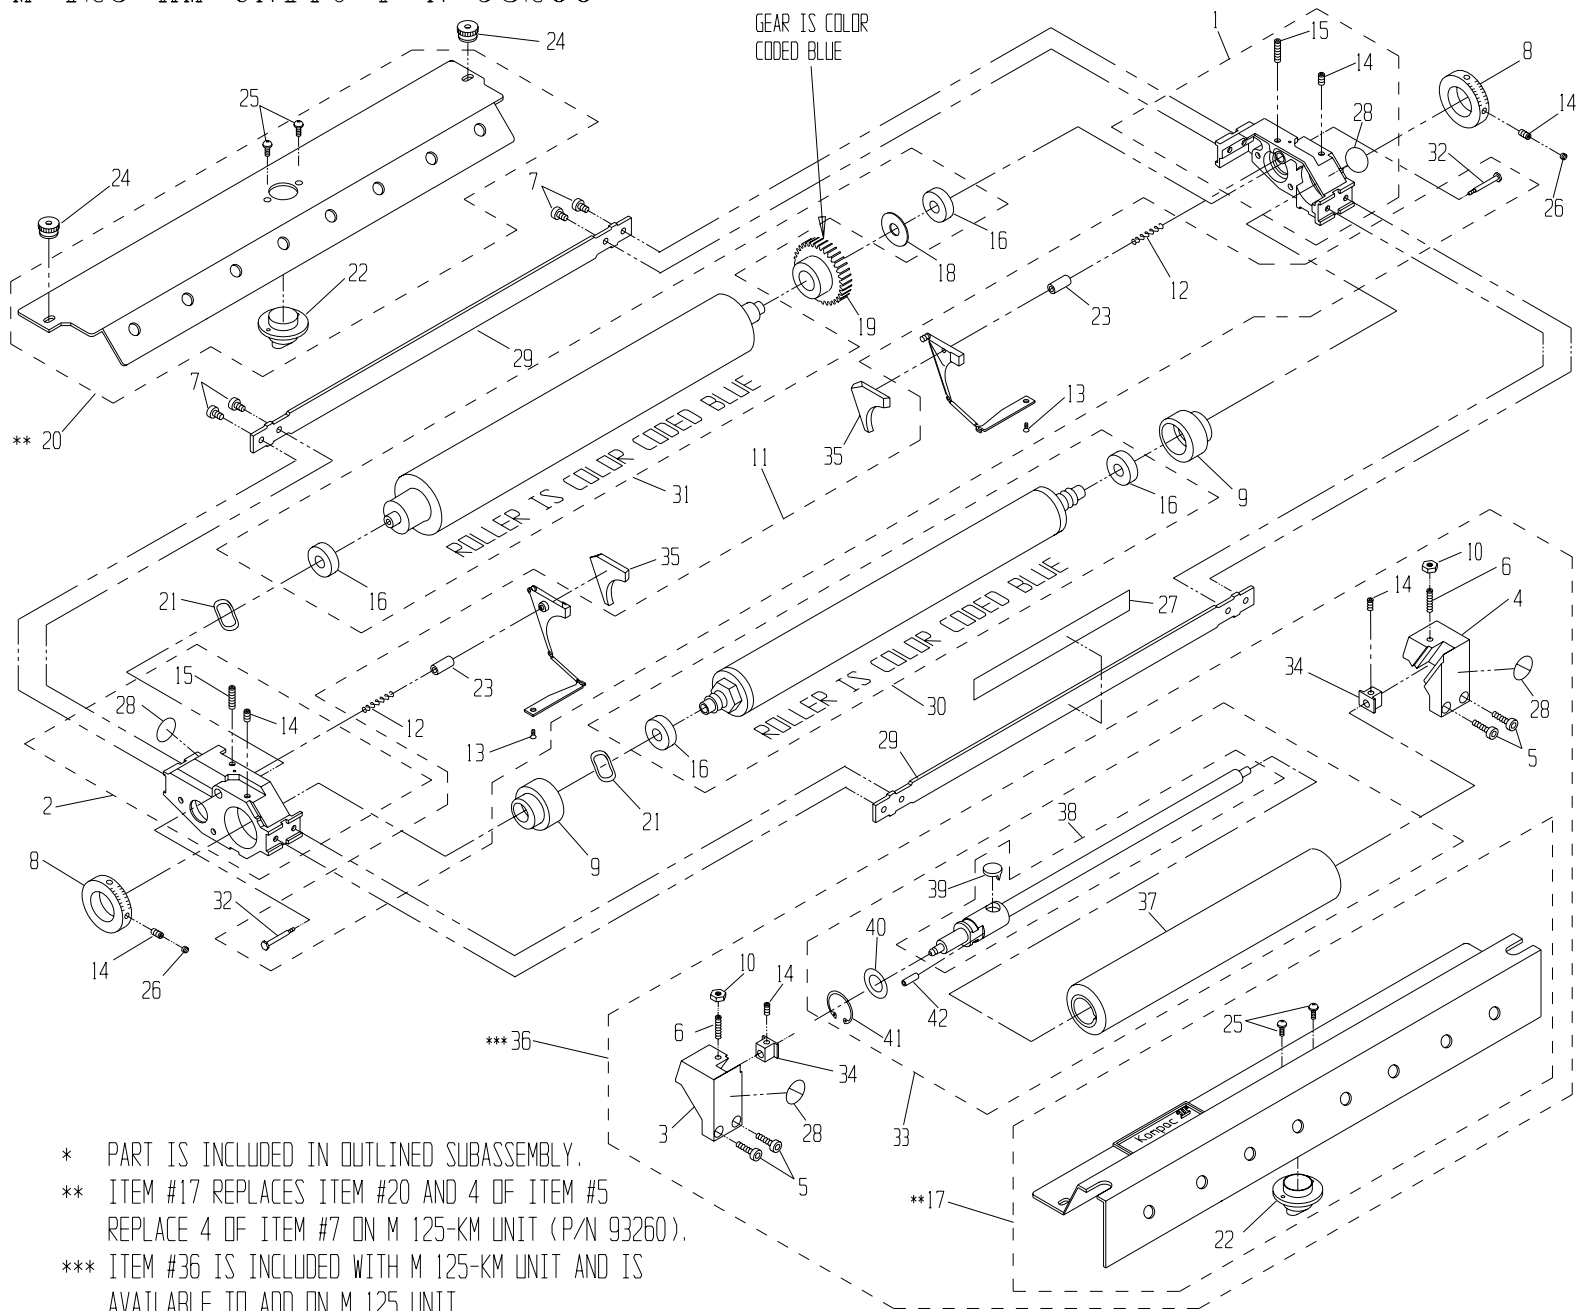

www.kompactech.com

Last updated March 3, 2009

M 125 UNIT: P/N 93000

M 125-KM UNIT: P/N 93260

* PART IS INCLUDED IN OUTLINED SUBASSEMBLY.
 ** ITEM #17 REPLACES ITEM #20 AND 4 OF ITEM #5
 REPLACE 4 OF ITEM #7 ON M 125-KM UNIT (P/N 93260).
 *** ITEM #36 IS INCLUDED WITH M 125-KM UNIT AND IS
 AVAILABLE TO ADD ON M 125 UNIT.

ITEM#	PART #	DESCRIPTION	QTY
42	91949	SPRING PIN	*
41	91997	OSC. RETAINING CLIP	*
40	91965	OSC. RETAINING WASHER	*
39	91111	OSC. DRIVE SHAFT FOLLOWER	*
38	91220	OSCILLATOR SHAFT ASSY, 11"	*
37	91120	OSCILLATOR ROLLER, 11"	*
36	96520	KOLDMATE MODEL 20	***
35	92370	SEAL SET	1
34	91219	ALIGNMENT BLOCK	2
33	91302	11" OSC. ROLLER PARTS ASSY	1
32	92303	SHOULDER SCREW	*
31	92410	11" FORM ROLLER ASSY	1

30	92400	11" METERING ROLLER ASSY	1
29	92492	11" TIE BAR	2
28	92601	INWARD NIP SYMBOL	2*
27	92494	WARNING STICKER	1
26	91810	#10-24 X 1/8 SLOT SET SCREW	2
25	91806	#6-32 X 3/8 PHIL HD SCREW	*
24	92691	COVER NUT	2
23	92304	GUIDE PIN	*
22	92604	NOZZLE	*
21	92491	WAVE WASHER	2
20	92600	UNIT COVER ASSY	**
19	92800	GEAR CLUTCH ASSY	1
18	92415	THRUST WASHER	*
17	91320	11" OSCILLATOR COVER ASSY	**
16	92401	BEARING	*