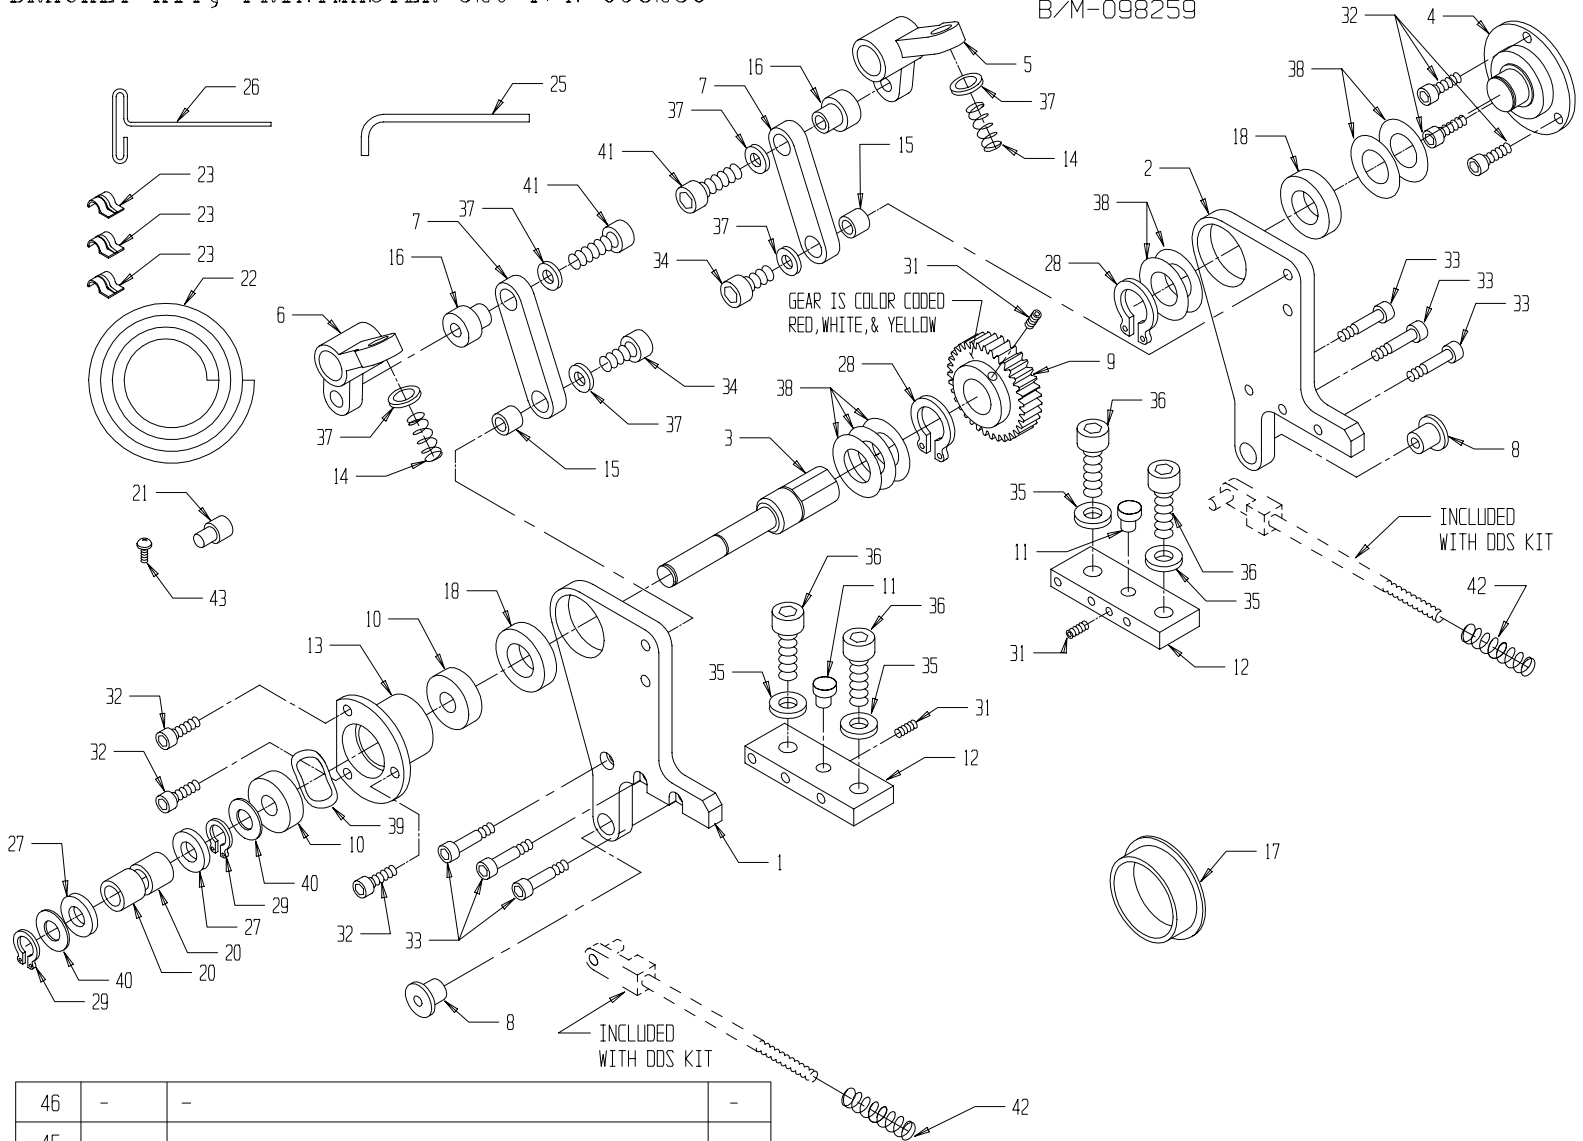

PM - 52

Parts Catalog # 098235

159 DWIGHT PLACE , FAIRFIELD , NEW JERSEY 07004

TEL: 973-227-8611 / 800-541-5702

FAX: 973-227-7532

* ITEMS MARKED ARE PART OF AN OUTLINED SUBASSEMBLY

43	091687	M5 X 8mm Set Screw	02
42	091406	Spring Plate, GT46/52	*
41	092242	Compression Spring	*
40	092304	Guide Pin	*
39	092586	Form/Metering Bearing	*
38	092174	Metric Alignment Block	2
37	091760	M4 x 10mm Cap Screw	*
36	092601	Safety Sticker	02
35	091909	M5 x 4mm Set Screw, Slotted	02
34	091405	Form Roller Gear, 38T	01
33	091761	M6 x 18mm Cap Screw	04
32	091773	M6 x 12mm Cap Screw	08
31	091711	Ø6mm x 16mm Sh'ldr Scr	02
30	091708	Ø6mm x 30mm Sh'ldr Scr	02
29	091703	M5 x 12mm Set Screw	02
28	091888	M5 x 5mm Set Screw	05
27	091722	M8 x 16mm SHOULDER SCREW	04
26	091752	M5 Nut	02
25	092303	Shoulder Screw	*
24	091907	6-32 x 3/8" Phil Sc., Blk	*
23	095698	Compression Spring	02
ITEM#	PART #	DESCRIPTION	QTY

22	092604	Nozzle	*
21	091413	Thrust Plate	02
20	095650	Nozzle Bracket Assembly	01
19	091417	Threaded Stud, short	04
18	092055	Ball Knob	04
17	091424	Oscillator Block RH	01
16	091423	Oscillator Block LH	01
15	091407	Backing Plate Standoff	02
14	095697	Clamp, Oscillator	02
13	092179	Form Rol. Bearing Clamp	02
12	091416	Metering Gauge	02
11	091419	Attachment Block	02
10	091418	Tie Rod	01
09	091415	Tie Plate	01
08	091412	Metering Rol. Eccentric	02
07	091411	Non-Op Side Frame	01
06	091409	Op Side Frame	01
05	090850	R.H. and L.H. Seal Set	01
04	091450	Seal Backing Plate Kit	01
03	094830	Oscillating Roller	01
02	098870	Metering Roller Assy, 52/C	01
01	094810	Form Roller Assy	01
ITEM#	PART #	DESCRIPTION	QTY