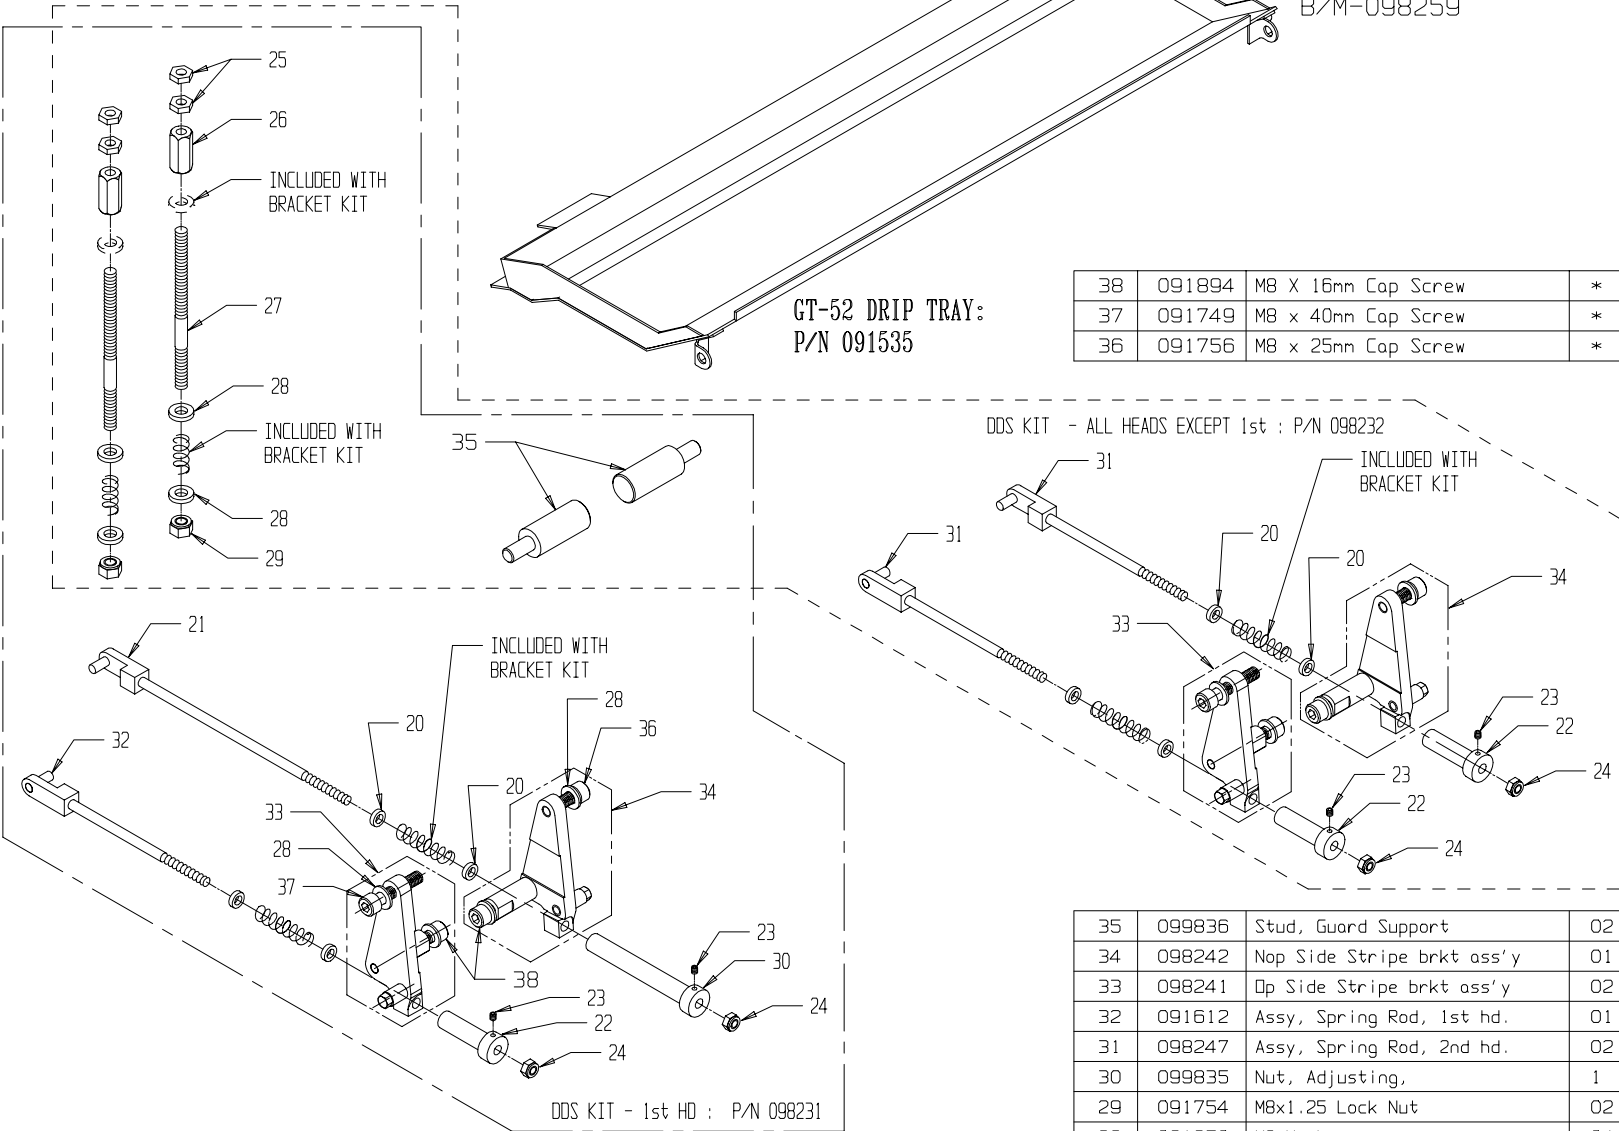

PRINTMASTER-52 DDS KIT - 1st HD : P/N 098231***
- ALL HEADS EXCEPT 1st : P/N 098232***

PARTS CATALOG #098235 REV. C
B/M-098259

38	091894	M8 X 16mm Cap Screw	*
37	091749	M8 x 40mm Cap Screw	*
36	091756	M8 x 25mm Cap Screw	*

35	099836	Stud, Guard Support	02
34	098242	Nop Side Stripe brkt ass'y	01
33	098241	Op Side Stripe brkt ass'y	02
32	091612	Assy, Spring Rod, 1st hd.	01
31	098247	Assy, Spring Rod, 2nd hd.	02
30	099835	Nut, Adjusting,	1
29	091754	M8x1.25 Lock Nut	02
28	091950	M8 Washer	04
27	095702	Threaded Rod, M8, GT-52	02
26	095703	Adjusting Nut, M8, GT-52	02
25	098248	M8x1.25 Nut	04
24	091973	M6x1 Lock Nut	02
23	091546	M4 x 6mm Set Screw, Nylon	02
22	091613	Nut, Adjusting, GT-46/52	03
21	099834	Assy, Spring Rod, 1st hd.	01
20	091743	Washer, M6, Narrow	04
19	092772	Fountain Bottle, Large	01
18	-	-	-
17	-	-	-
16	-	-	-
15	091911	1/4-25/32 Adjustable Clamp	*
14	092765	O-Ring	*
13	092760	Dispensing Valve Assy	01
12	098256	M16 x 25lg Hex Hd Scr.	01
11	091765	M5x12mm Button Hd Screw	02
10	-	-	-
09	-	-	-
08	092756	1/2" ID Vinyl Tubing	12"
07	092779	Assy, Syringe, Lg. Neck	01
06	090850	Seal Set	01
05	-	-	-
04	098211	Remote Bottle Plate	01
03	092749	Universal Bottle Brckt	01
02	092750	Adapter Base Assy	01
01	092740	Bottle Valve Assy	01
ITEM#	PART #	DESCRIPTION	QTY