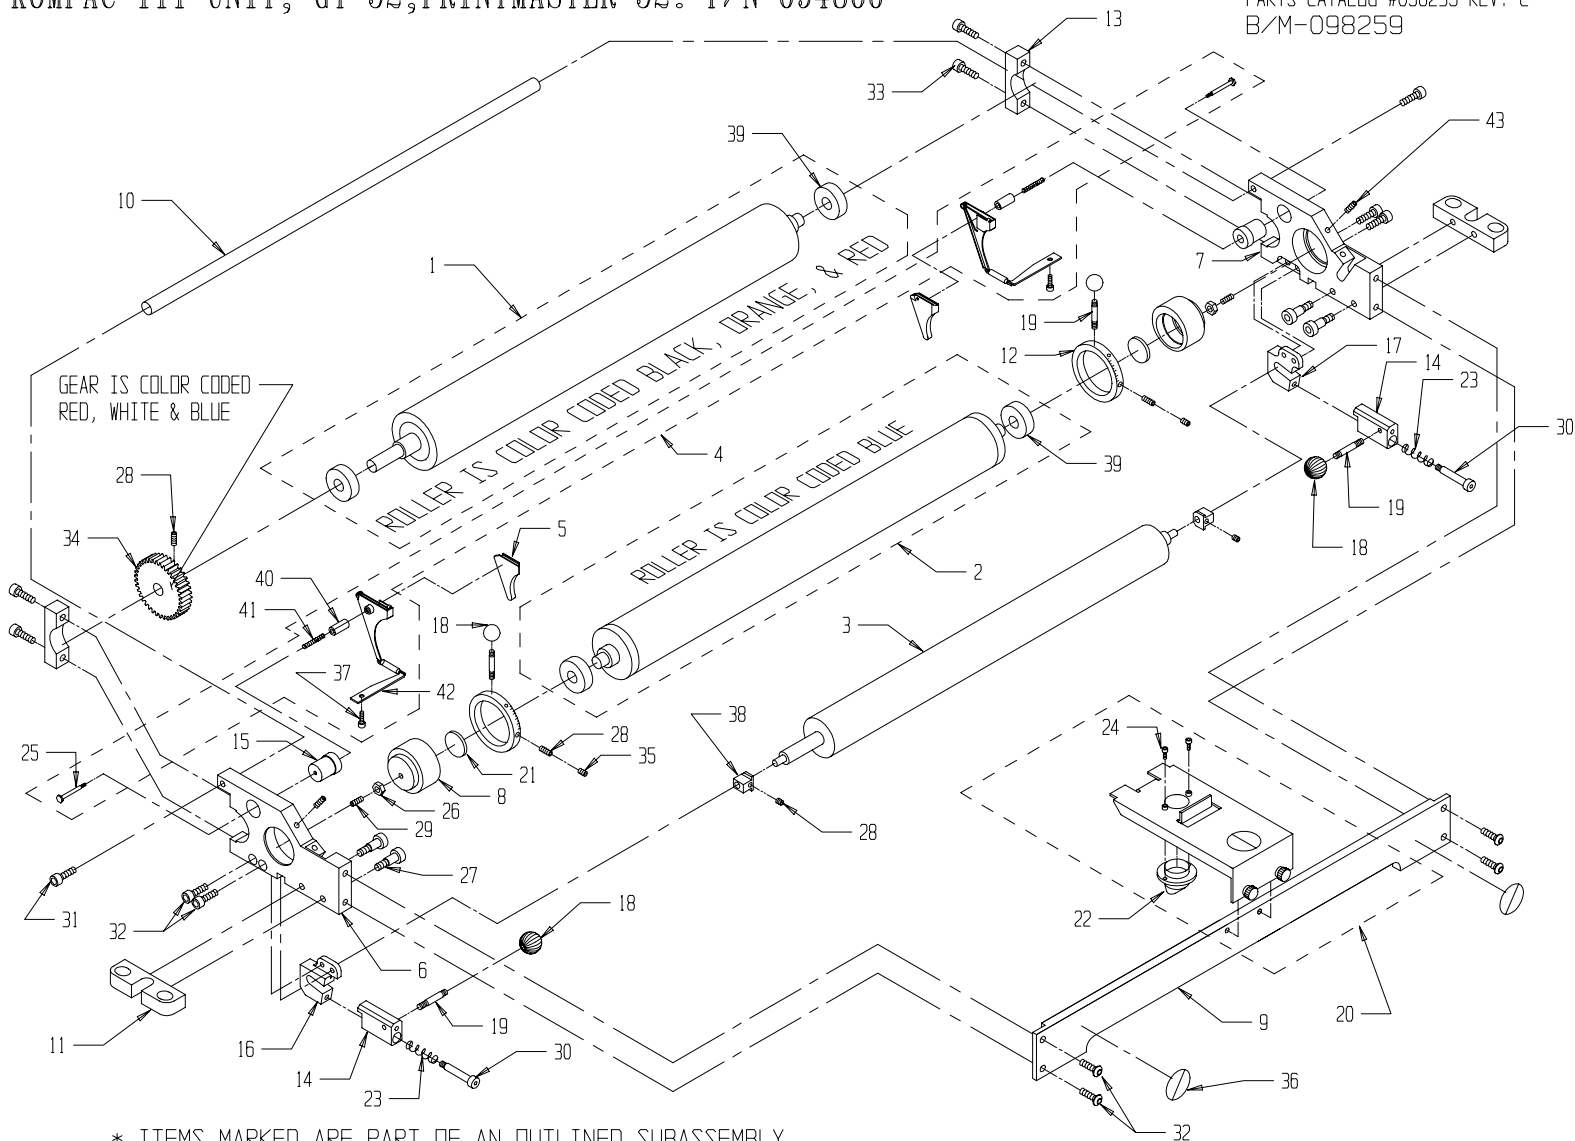

PM - 52

Parts Catalog # 098235

159 DWIGHT PLACE , FAIRFIELD , NEW JERSEY 07004

TEL: 973-227-8611 / 800-541-5702

FAX: 973-227-7532

* ITEMS MARKED ARE PART OF AN OUTLINED SUBASSEMBLY

43	091687	M5 X 8mm Set Screw	02
42	091406	Spring Plate, GT46/52	*
41	092242	Compression Spring	*
40	092304	Guide Pin	*
39	092586	Form/Metering Bearing	*
38	092174	Metric Alignment Block	2
37	091760	M4 x 10mm Cap Screw	*
36	092601	Safety Sticker	02
35	091909	M5 x 4mm Set Screw, Slotted	02
34	091405	Form Roller Gear, 38T	01
33	091761	M6 x 18mm Cap Screw	04
32	091773	M6 x 12mm Cap Screw	08
31	091711	Ø6mm x 16mm Sh'ldr Scr	02
30	091708	Ø6mm x 30mm Sh'ldr Scr	02
29	091703	M5 x 12mm Set Screw	02
28	091888	M5 x 5mm Set Screw	05
27	091722	M8 x 16mm SHOULDER SCREW	04
26	091752	M5 Nut	02
25	092303	Shoulder Screw	*
24	091907	6-32 x 3/8" Phil Sc., Blk	*
23	095698	Compression Spring	02
ITEM#	PART #	DESCRIPTION	QTY

22	092604	Nozzle	*
21	091413	Thrust Plate	02
20	095650	Nozzle Bracket Assembly	01
19	091417	Threaded Stud, short	04
18	092055	Ball Knob	04
17	091424	Oscillator Block RH	01
16	091423	Oscillator Block LH	01
15	091407	Backing Plate Standoff	02
14	095697	Clamp, Oscillator	02
13	092179	Form Rol. Bearing Clamp	02
12	091416	Metering Gauge	02
11	091419	Attachment Block	02
10	091418	Tie Rod	01
09	091415	Tie Plate	01
08	091412	Metering Rol. Eccentric	02
07	091411	Non-Op Side Frame	01
06	091409	Op Side Frame	01
05	090850	R.H. and L.H. Seal Set	01
04	091450	Seal Backing Plate Kit	01
03	094830	Oscillating Roller	01
02	098870	Metering Roller Assy, 52/C	01
01	094810	Form Roller Assy	01
ITEM#	PART #	DESCRIPTION	QTY