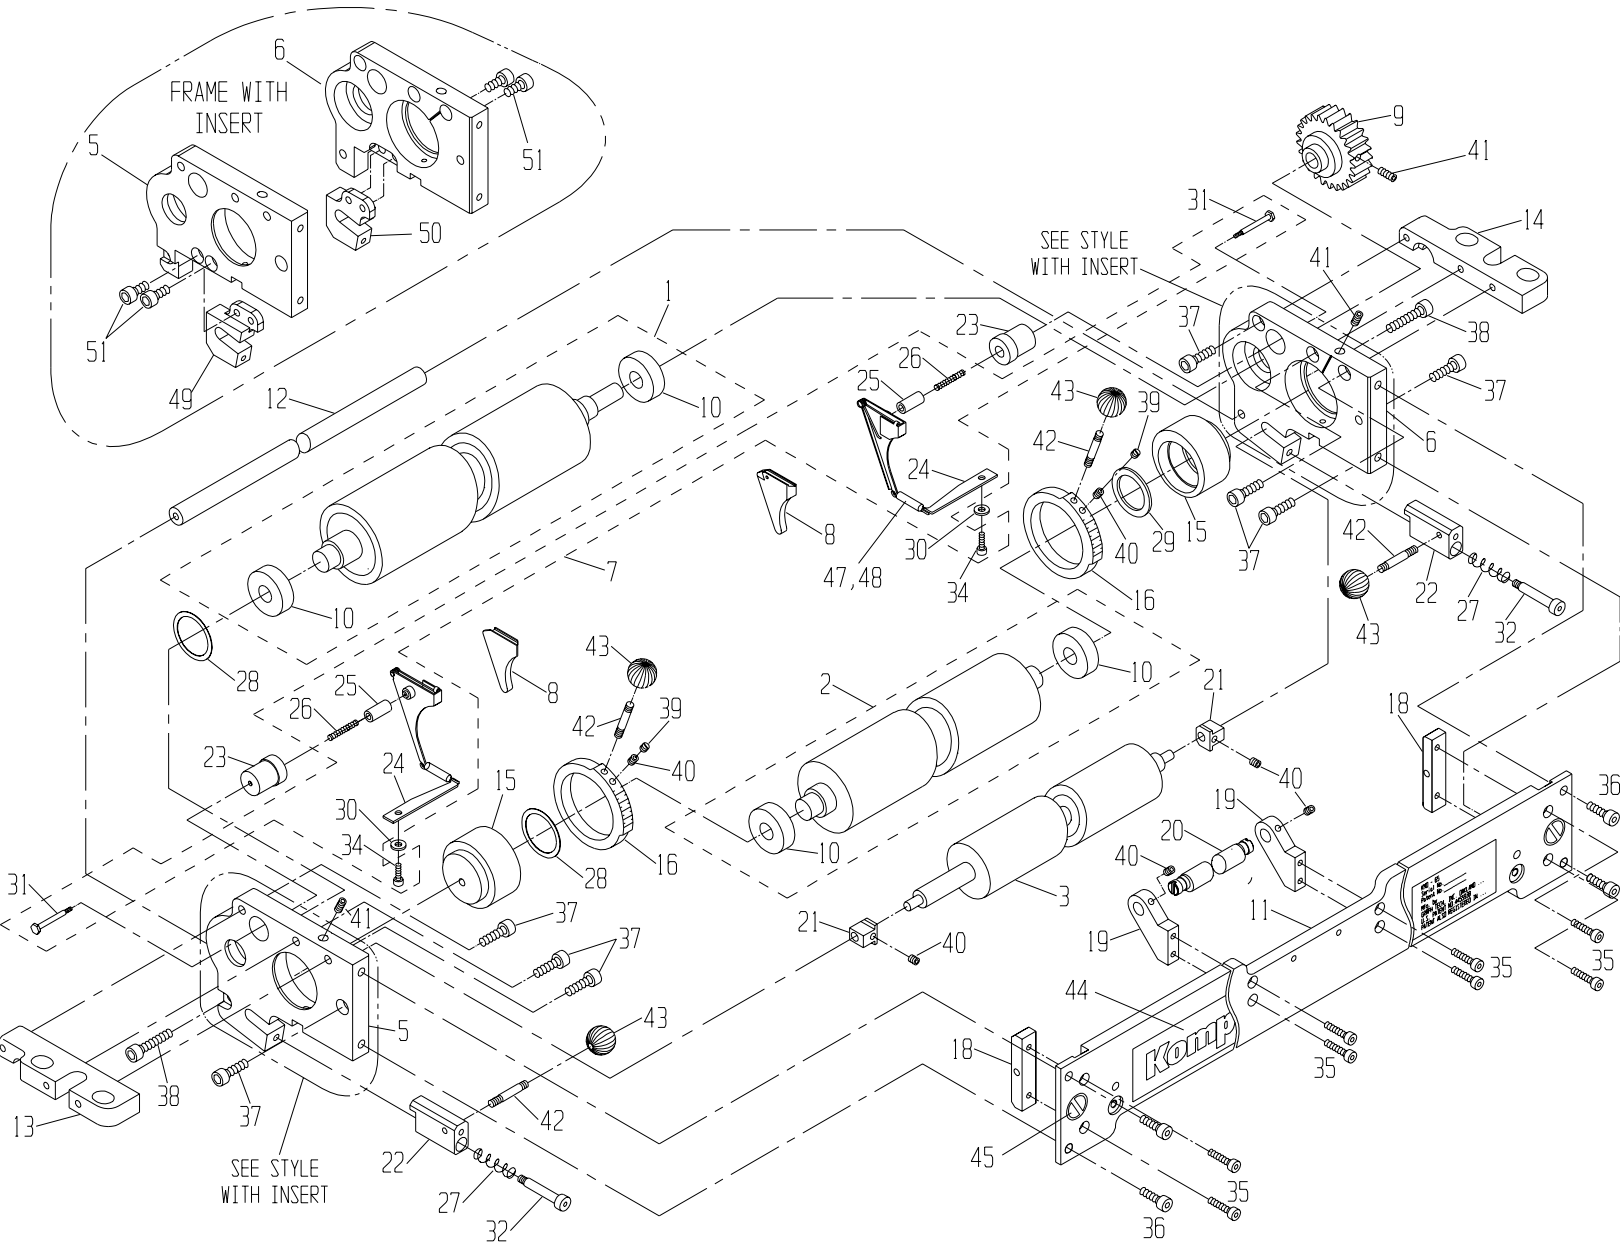

AD - 705

Parts Catalog # 090273

159 DWIGHT PLACE , FAIRFIELD , NEW JERSEY 07004

TEL: 973-227-8611 / 800-541-5702

FAX: 973-227-7532

51	091773	SCREW, M6 X 12	4
50	091424	RETAINER OSC RH	1
49	091423	RETAINER, OSC, LH	1
48	092259	SPRING COVER	2
47	092236	TAB SPRING	2
45	092601	SAFETY STICKER (INWARD NIP)	3
44	098026	LABELS, TIE PLATE	1
43	092055	BALL KNOB (10-32)	4
42	091417	THREADED STUD, SHRT (M5/10-32)	4
41	091889	M5 x .8 x 10mm SET SCREW	3
40	091888	M5 x .8 x 5mm SET SCREW	6
39	091909	M5 x 4mm SLOTTED SET SCREW	2
38	091786	SCREW, M6 x 25mm, CAP	2
37	091761	M6 x 1 x 18mm CAP SCREW	8
36	091785	SCREW, M6 x 14mm, CAP	4
35	091891	M5 x 16mm CAP SCREW	8
34	091760	M4 x 0.7 x 10mm CAP SCREW	*
ITEM#	PART#	DESCRIPTION	QTY

32	091708	M6 SHOULDER SCREW (30mm LG)	2
31	092303	SEAL PLATE SHOULDER SCREW	*
30	091981	M4 FLAT WASHER	2
29	091784	WASHER, 1.353x.988x.078	1
28	091783	WASHER, WAVE, 35mm	2
27	092007	SPRING, COMPRESSION	2
26	092242	COMPRESSION SPRING (BKG PLATE)	*
25	092304	GUIDE PIN	*
24	091406	SPRING PLATE	*
23	091407	BACKING PLATE STANDOFF	2
22	095697	CLAMP, OSCILLATOR	2
21	092174	METRIC ALIGNMENT BLOCK	2
20	098007	ECCENTRIC, BRKT, NOZZLE, UNIT	1
19	098008	ECCENTRIC BRACKET, NOZZLE BKT	2
18	098009	BLOCK, ADJUSTMENT, TIE PLATE	2
16	098025	GAUGE, METERING, 35mm BEARING	2
ITEM#	PART#	DESCRIPTION	QTY

15	098024	ECCENTRIC, M/R, 35mm BEARING	2
14	098005	BRACKET, ATTACHMENT, UNIT, RH	1
13	098006	BRACKET, ATTACHMENT, UNIT, LH	1
12	098004	TIE ROD, UNIT	1
11	098003	TIE PLATE	1
10	092083	BEARING, 15x35x11mm (6202)	*
9	095522	GEAR, KOMPAC, AD-705	1
8	090850	R.H. & L.H. SEAL SET	1
7	091450	SEAL BACKING PLATE KIT (L & R)	1
6	098001	SIDEFAME, UNIT, R.H.	1
5	098002	SIDEFAME, UNIT, L.H.	1
3	095717	K3-OSCILLATOR, KMO-65	1
2	098186	ASSY, METERING ROLLER	1
1	098630	ASSY, FORM ROLLER	1
ITEM#	PART#	DESCRIPTION	QTY