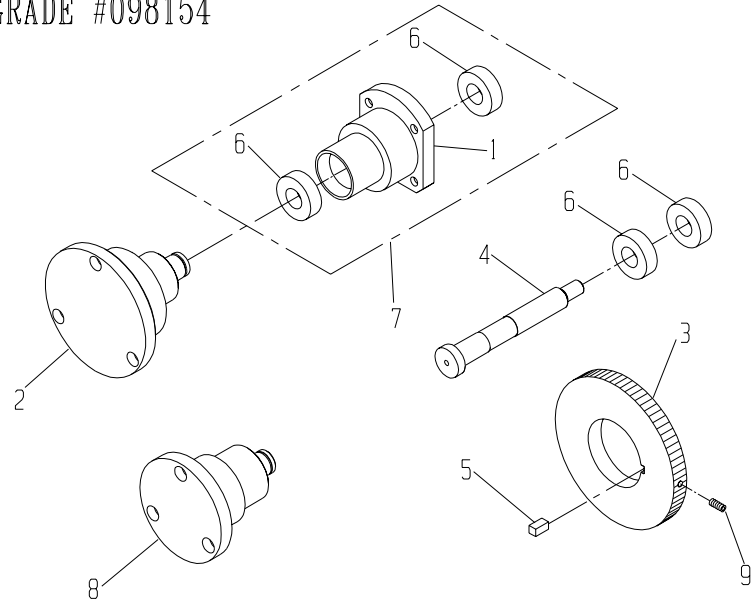

AD-705 (DDBS) BRACKET KIT PARTS UPGRADE #098154

9	091904	M5 X 16mm SET SCREW	1
8	095534	PIVOT BUSHING, INTERMEDIATE	1
7	095547	ASSY, HOUSING & BEARING, (DDBS)	1
6	098041	BEARING, 15X32X9mm (6002)	2*
5	095537	KEY, 6 X 6 X 12mm	1
4	095558	SHAFT, STUB, (DDBS)	1
3	095532	GEAR TRANSFER, (DDBS)	1
2	095527	PIVOT BUSHING, NON OP, (DDBS)	1
1	095526	HOUSING, BEARING, (DDBS)	*
ITEM#	PART#	DESCRIPTION	QTY