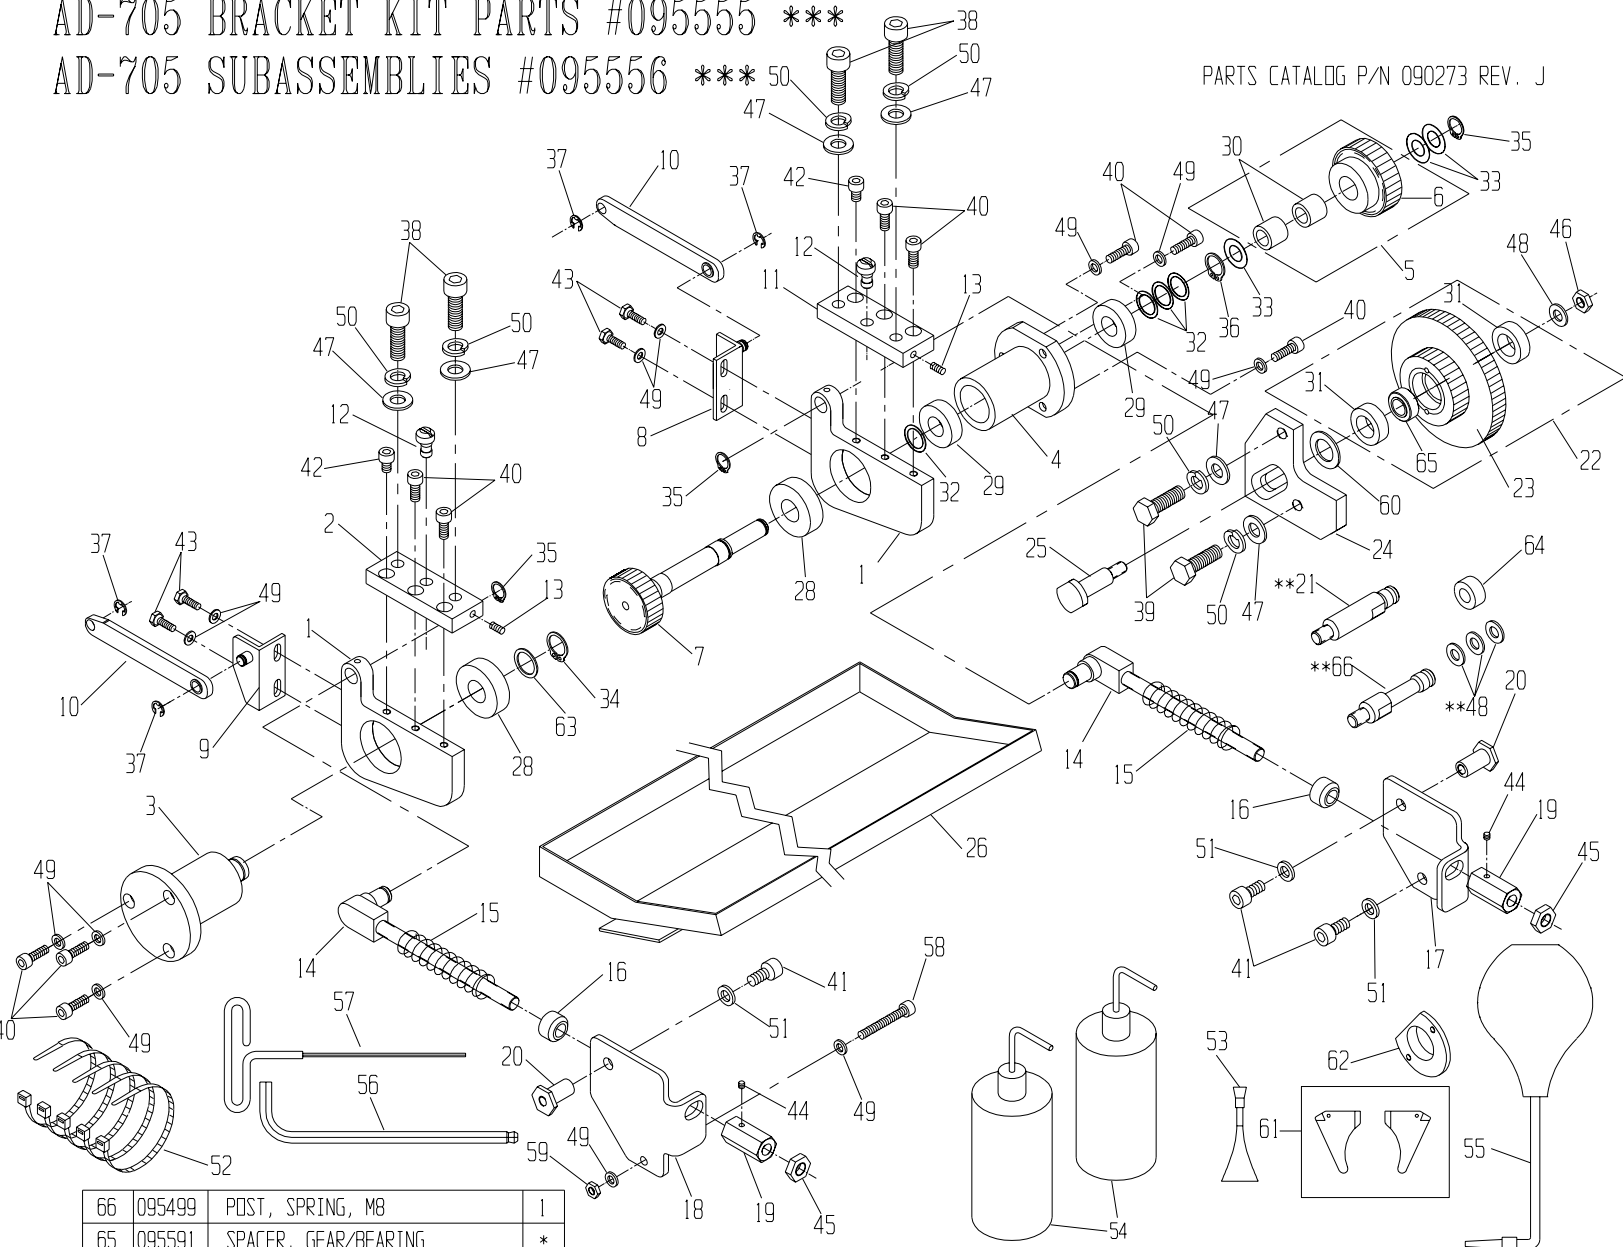

AD-705 BRACKET KIT PARTS #095555 ***

AD-705 SUBASSEMBLIES #095556 ***

PARTS CATALOG P/N 090273 REV. J

66	095499	POST, SPRING, M8	1
65	095591	SPACER, GEAR/BEARING	*
64	092064	SPACER, ϕ.625 X ϕ.398 X .394	1
63	091626	WASHER, ϕ.871 X ϕ.673 X .02	1
62	095557	PLATE, BEARING	1
61	090850	SEAL SET, KIII	1
60	091977	SPACER, .48 X .79 X .06	1
59	091973	M6 X 1 NUT (LOCK)	1
58	091592	SCREW, M6 X 40mm SDC HD CAP	1
57	090756	2.5mm T-WRENCH	1
56	090758	8mm BALL END ALLEN WRENCH	1
55	092779	ASSY, SYRINGE, LONG NECK	***
54	092774	LONG NECK WASH UP BOTTLE	***
53	092061	LOCTITE, SML	1
52	092053	NYLON CABLE TIE	5
51	091638	WASHER, BELLEVILLE, .331 X .512	3
50	091741	M10 SPLIT LOCK WASHER	6
49	091637	WASHER, BELLEVILLE, .264 X .374	12
48	091950	FLAT WASHER (M8)	4
47	091976	M10 FLAT WASHER	6
46	091754	M8 NUT, LOCKING	1
45	091606	NUT, THIN, M10 X 1.0	2
44	091546	M4 X 6mm NYLON SET SCREW	2
ITEM	PART#	DESCRIPTION	QTY

43	091605	SCREW, M6 X 12mm HEX HD CAP	4
42	091591	SCREW, M6 X 10mm SDC HD CAP	2
41	091593	M8 X 18mm LOW HD CAP SCREW	3
40	091761	M6 X 18mm CAP SCREW	10
39	091604	M10 X 40 HEX HD CAP SCREW	2
38	091629	SCREW, M10X30mm CAP SCREW	4
37	092032	E-RING, 7mm	4
36	091993	RETAINING RING, 15MM EXTERNAL	1
35	091662	12mm RETAINING RING	3
34	091628	RETAINING RING, 17mm EXTERNAL	1
33	091966	SPACER WASHER, 12mm	3
32	092019	SPACER, .906 X .603 X .020	4
31	095536	BEARING, 12X28X8mm (6001)	*
30	092056	12mm CLUTCH BEARING	*
29	098041	BEARING, 15X32X9mm	2
28	092084	BEARING, 17X40X12mm (6203)	2
26	095559	PAN, DRIP	***
25	095518	BOLT, SHOULDER, GEAR, AD-705	1
24	095519	PLATE, MOUNTING, GEAR	1
23	095529	GEAR, 64/30 TEETH	*
22	095545	ASSY, 64/30T GEAR & BEARING	1
ITEM	PART#	DESCRIPTION	QTY

21	095517	POST, SPRING, AD-705	1
20	095515	SPACER, THREADED, AD-705	2
19	095514	NUT, ADJUSTING, AD-705	2
18	095509	BRACKET, STRIPE ROD, NDP SIDE	1
17	095512	BRACKET, STRIPE ROD, DP SIDE	1
16	095516	RETAINER, SPRING ROD	2
15	095535	SPRING, COMPRESSION	2
14	095513	ROD, SPRING, AD-705	2
13	091889	M5 X 10mm SOCKET SET SCREW	2
12	091511	ADJUSTMENT ECCENTRIC	2
11	095504	BLOCK, MOUNTING, DP SIDE	1
10	095523	LINK, CONNECTING	2
9	095542	ASSY, BRACKET & LINK, NON-DP	1
8	095543	ASSY, BRACKET & LINK, DP	1
7	095531	GEAR & DRIVE SHAFT, AD-705	1
6	095528	GEAR, CLUTCH, AD-705	*
5	095544	ASSY, GEAR CLUTCH & BEARING	1
4	095525	HOUSING, BEARING, AD-705	1
3	095524	PIVOT BUSHING, NON-DP SIDE	1
2	095503	BLOCK, MOUNTING, NON-DP SIDE	1
1	095505	BRACKET, UNIT, AD-705	2
ITEM	PART#	DESCRIPTION	QTY

* PART IS INCLUDED WITH OUTLINED SUBASSEMBLY. ** REPLACE EXISTING SPRING POST WITH ITEM 21 AT FIRST HEAD, ITEM 66 ON ALL SUBSEQUENT HEADS
*** ITEMS 26, 54, 55 NOT INCLUDED IN THIS P/N. (3) ITEM 48 WITH EXISTING SPRING POST.