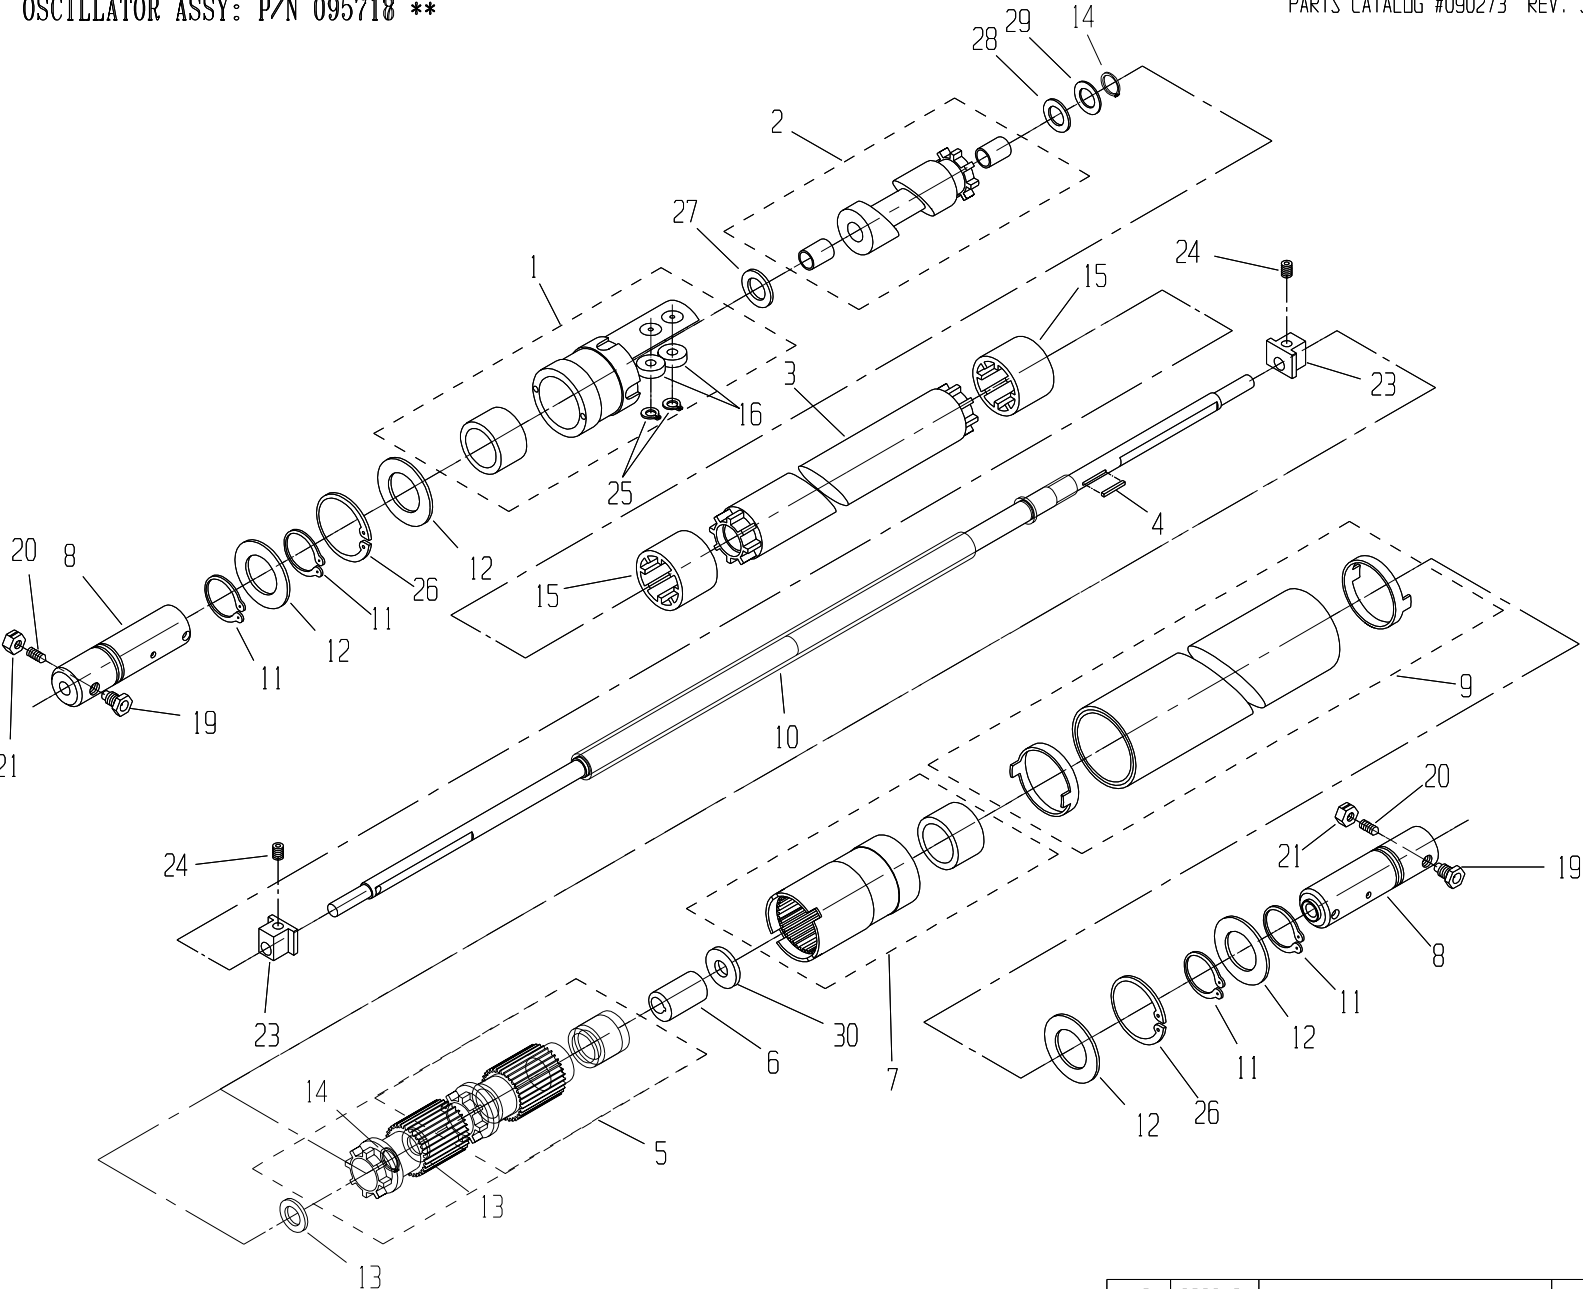

* PART IS INCLUDED WITH OUTLINED SUBASSEMBLY. ** REPLACE EXISTING SPRING POST WITH ITEM 21 AT FIRST HEAD, ITEM 66 ON ALL SUBSEQUENT HEADS
 *** ITEMS 26, 54, 55 NOT INCLUDED IN THIS P/N. (3) ITEM 48 WITH EXISTING SPRING POST.

AD-705 (POLLY 66 SERIES PNEUMATIC CAMS) #095589 2 REQUIRED

** ITEMS 23 & 24 NOT INCLUDED WITH P/N 095717
 * PART INCLUDED WITH OUTLINED ASSEMBLY

ITEM	PART #	DESCRIPTION	QTY
30	095787	WASHER	1
29	095784	WASHER	1
28	095783	BEARING THRUST	1
27	095782	BEARING THRUST	1
26	092108	RET. RING	2
25	092109	RET. RING	*
24	091888	SCREW, SET M5x5	2
23	092174	MOUNTING BLOCK	2
22	-	-	-
21	092116	NUT, LOCK 8-32	2
20	092115	SCREW, SET 8-32x1/2	2
ITEM	PART #	DESCRIPTION	QTY

19	092048	GREASE FITTING, FLUSH TYPE	2
18	-	-	-
17	-	-	-
16	095762	BEARING, EXTRA SMALL	*
15	095759	COUPLING SLEEVE	2
14	092106	RET. RING EXTERNAL	2
13	092114	WASHER, THRUST	1
12	092113	WASHER, 1.29x.76x.06	4
11	092107	RET. RING EXTERNAL	4
10	095708	SHAFT	1
9	095773	ROLLER ASSY (RUBBER)	1
8	095752	SHAFT SUPPORT	2
7	095777	INTERN. SPUR GEAR ASSY	1
6	099500	ECCENTRIC	1
5	099826	PINION CPLNG ASSY	1
4	092105	KEY, SQ 1/16x1/16x1/2 LG	1
3	095767	SPACER TUBE	1
2	095775	OSCILL. CAM ASSY	1
1	095774	CAM FOLLOWER ASSY	1
ITEM	PART #	DESCRIPTION	QTY