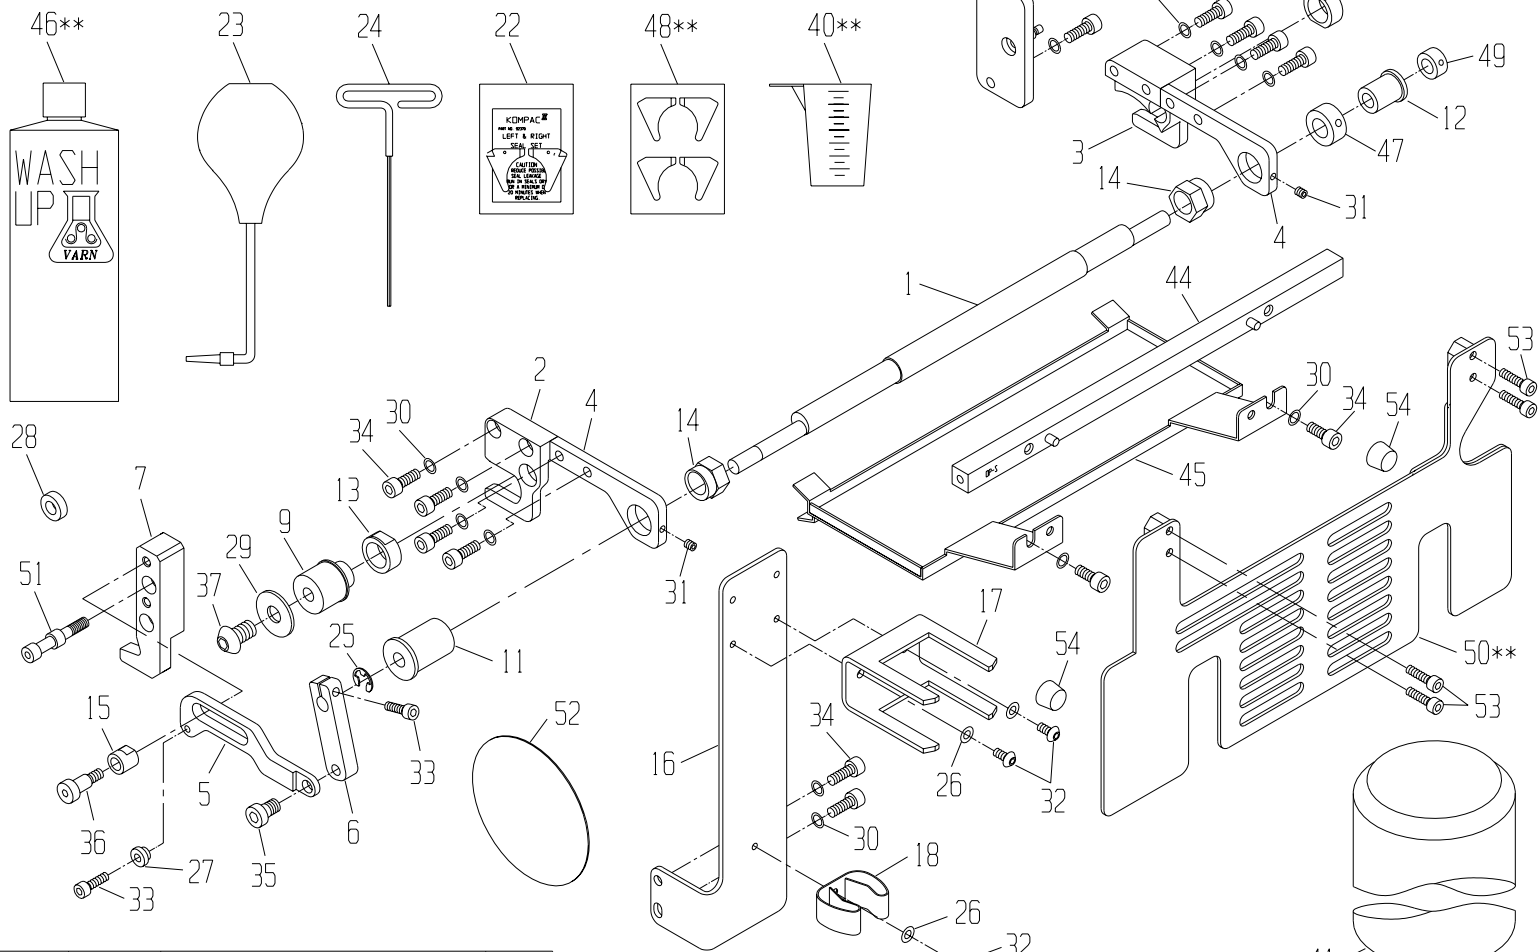

HMD-600-2-N BRACKET KIT: P/N 093264

* PART IS INCLUDED WITH OUTLINED SUBASSEMBLY

** ITEMS 40, 41, 42, 46, 48 AND 50 ARE NOT INCLUDED WITH BRACKET KIT, P/N 093264

PARTS CATALOG P/N 093262 REV. C

54.	093273	BUMBER, SAFETY GUARD	2
53.	091696	M5x20mm SOCKET HEAD SCREW	4
52.	093923	3-5/8" DIA. STICKER	1
51.	093271	STANDOFF, SIDE COVER	1
50.	093269	SAFETY GUARD	**
49.	093176	COLLAR, SET SCREW, .359 I.D.	1
48.	094990	KOMPAC CLEANING SEALS (4)	**
47.	093175	COLLAR, SET SCREW, .562 I.D.	1
46.	092785	WASH-UP BOTTLE	**
45.	093268	DRIP PAN	1
44.	093267	TIE BAR, PRESS	1
43.	092765	DISPENSING VALVE O-RING	*
42.	092760	DISPENSING VALVE ASSEMBLY	**
41.	092771	ROUND CALIBRATED BOTTLE	**
40.	092783	MEASURING CUP	**
39.	091911	CLAMP, ADJUSTABLE 1/4"-25/32"	*
38.	091629	M10x30mm SOCKET HEAD SCREW	1
37.	091767	M10x16mm BUTTON HEAD CAP SCREW	1
36.	091712	M8x12mm SHOULDER SCREW	1
35.	091721	M8x12mm LOW HEAD CAP SCREW	1
34.	092024	M6x16mm SOCKET HEAD SCREW	14
33.	091891	M5x16mm SOCKET HEAD SCREW	2
32.	091768	M5x10mm BUTTON HEAD SCREW	3
31.	091888	M5x5mm SET SCREW	2
30.	091637	WASHER, BELLEVILLE, .264x.374"	14
29.	091636	WASHER, M10-WIDE	2
28.	092022	SPACER, .321 x.625" x.205"	1
27.	093169	BUSHING, ON/OFF BRACKET	1
ITEM	PART #	DESCRIPTION	QTY.

26.	091689	WASHER, BELLEVILLE (M5)	3
25.	091680	E-RING, 8mm	1
24.	090756	T-WRENCH, 2.5mm	1
23.	092779	KOMPAC LONG NECK SYRINGE	1
22.	092370	KOMPAC SEAL SET	1
21.	092756	1/2" VINYL TUBING	1
20.	090968	ASSY, BASE (HAMADA)	1
19.	092740	BOTTLE VALVE ASSEMBLY	1
18.	091672	SPRING CLIP	1
17.	092749	UNIVERSAL BOTTLE BRACKET	1
16.	093166	BRACKET, BOTTLE	1
15.	093151	BUSHING, ON/OFF EXTENSION	1
14.	093158	ECCENTRIC, ON/OFF	2
13.	093155	BUSHING, UNIT	2
12.	093157	BUSHING, ON/OFF, R.H.	1
11.	093156	BUSHING, ON/OFF, L.H.	1
10.	093161	STUB SHAFT, R.H.	1
9.	093159	STUB SHAFT, L.H.	1
8.	093185	ASSY, SPRING STUD	1
7.	093162	BRACKET, HEAD STOP	1
6.	093148	ARM, ON/OFF	1
5.	093149	EXTENSION, ON/OFF	1
4.	093152	BRACKET, ON/OFF	2
3.	093154	BRACKET, UNIT, R.H.	1
2.	093153	BRACKET, UNIT, L.H.	1
1.	093276	ON/OFF SHAFT, .063	1
ITEM	PART #	DESCRIPTION	QTY.