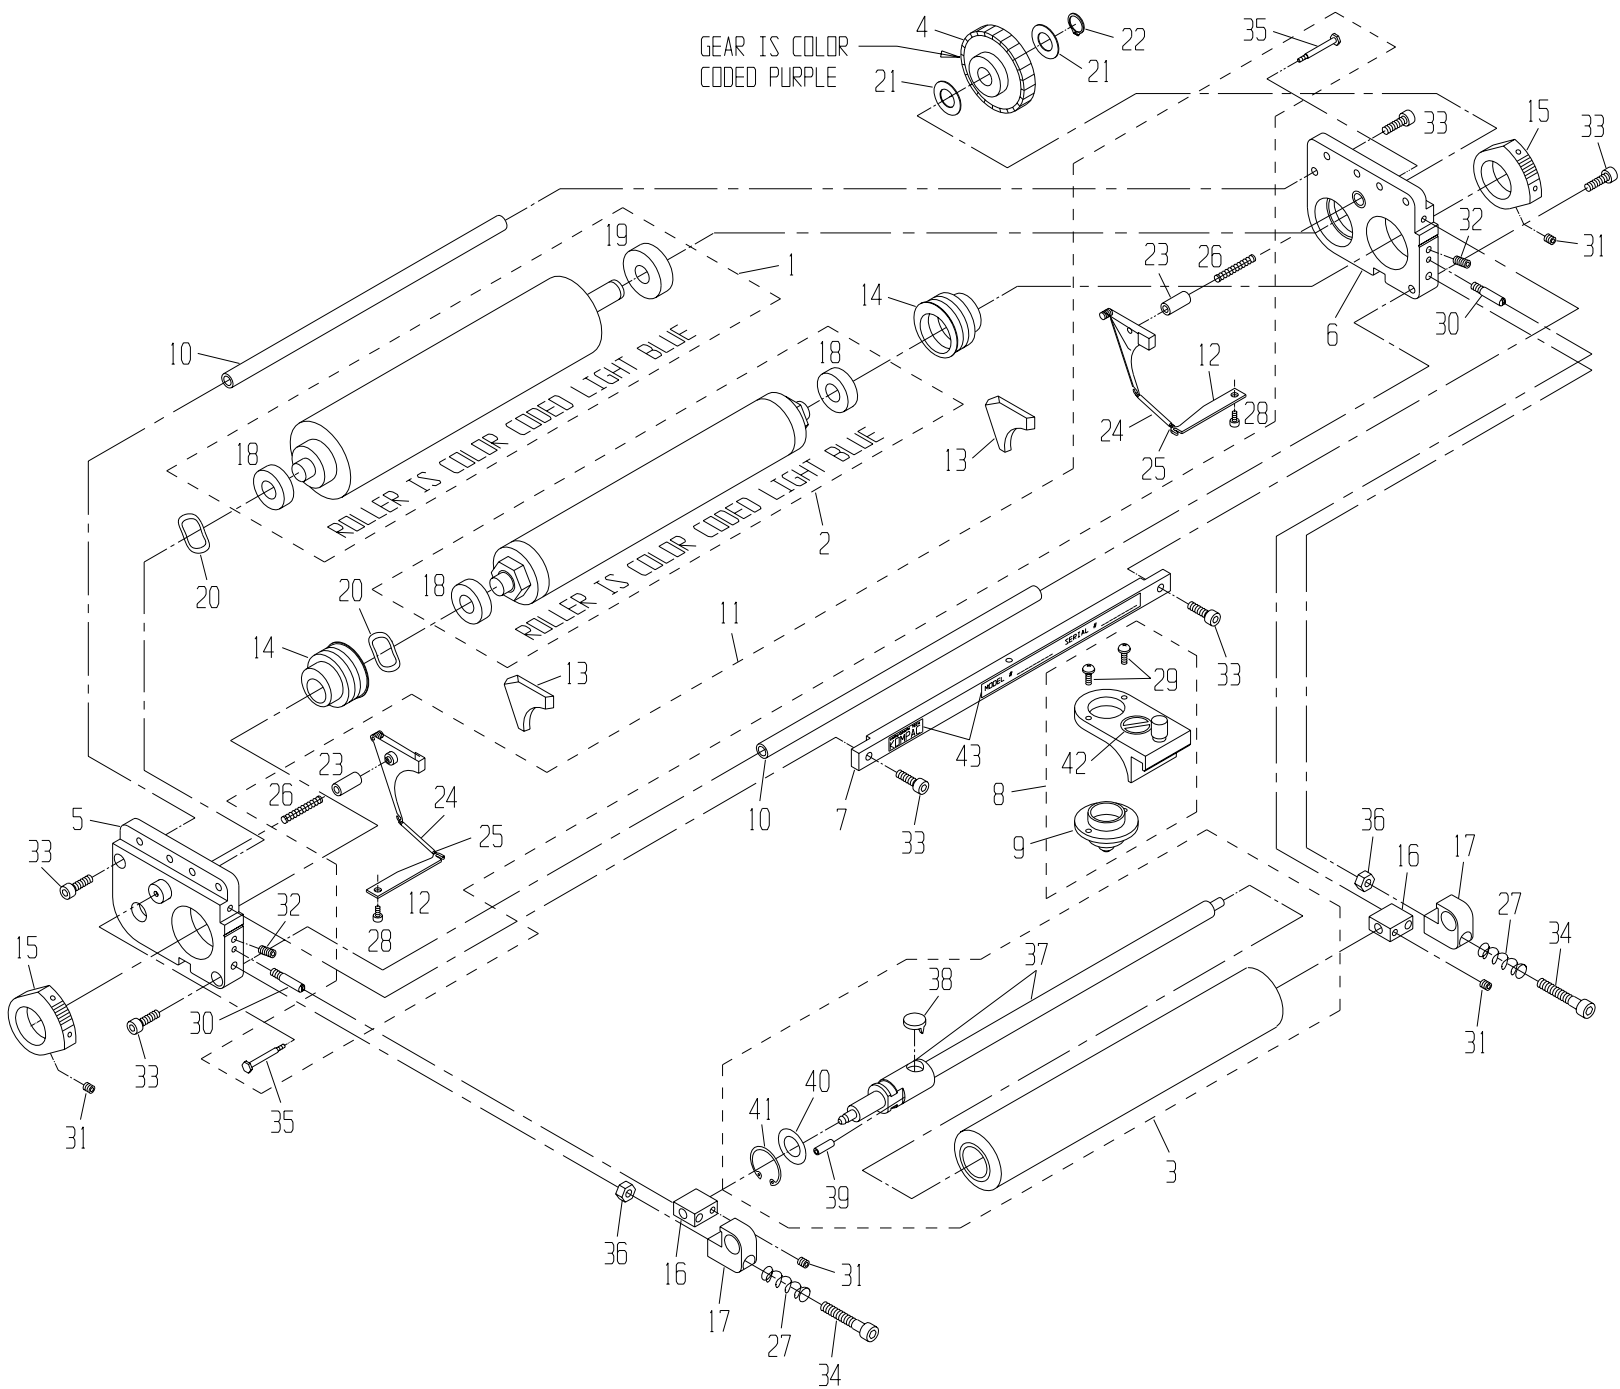

HMD 600-2-N

Parts Catalog # 093262

159 DWIGHT PLACE , FAIRFIELD , NEW JERSEY 07004

TEL: 973-227-8611 / 800-541-5702

FAX: 973-227-7532

* PART IS INCLUDED WITH OUTLINED SUBASSEMBLY

43.	095854	STICKER, I.D.	1	30.	093174	OSCILLATOR POST, LONG	2	15.	092612	METERING GAUGE	2
42.	092601	WARNING STICKER (INWARD NIP)	1	29.	091907	#6-32x3/8" PHILLIPS HEAD SCREW	*	14.	092291	ECCENTRIC	2
41.	091997	OSC. RETAINING CLIP	*	28.	091901	M3x6mm SOCKET HEAD SCREW	*	13.	092370	KOMPAC SEAL SET	1
40.	091965	OSC. RETAINING WASHER	*	27.	092007	SPRING, COMPRESSION	2	12.	090971	TAB, SHORT	*
39.	091949	SPRING PIN (5/32x1/2")	*	26.	092238	COMPRESSION SPRING	*	11.	090970	BACKING PLATE KIT (HAMADA)	1
38.	091111	OSC. DRIVE SHAFT FOLLOWER	*	25.	092236	TAB SPRING (EXTENSION)	*	10.	092138	TIE ROD	2
37.	091252	OSC. SHAFT ASSY, L.S.	*	24.	092259	SPRING COVER	*	9.	092604	NOZZLE	*
36.	091753	M6x1 HEX NUT	2	23.	092304	GUIDE PIN	*	8.	098750	ASSY, BRACKET NOZZLE	1
35.	092296	BACK. PLATE SHOULDER SCW, SHORT	*	22.	091662	RETAINING RING (12mm)	1	7.	093265	TIE PLATE	1
34.	091762	M6x35mm SOCKET HEAD SCREW	2	21.	091966	WASHER, FLAT (.478x.878x.02")	2	6.	093182	ASSY, END FRAME, R.H.	1
33.	091891	M5x16mm SOCKET HEAD SCREW	6	20.	092491	WAVE WASHER	2	5.	093181	ASSY, END FRAME, L.H.	1
32.	091897	M5x10mm SET SCREW	2	19.	092586	BEARING (12x32x10mm)	*	4.	090969	GEAR CLUTCH ASSY	1
31.	091888	M5x5mm SET SCREW	4	18.	092401	BEARING (10x26x8mm)	*	3.	091303	11-1/2" OSC. ROLLER PARTS ASSY	1
				17.	094342	SPRING HOUSING	2	2.	092145	METER. ROLLER W/B/HMD 11-5/8"	1
				16.	093165	BLOCK, OSCILLATOR	2	1.	092144	FORM ROLLER W/B (HMD 11-5/8")	1
ITEM	PART #	DESCRIPTION	QTY.	ITEM	PART #	DESCRIPTION	QTY.	ITEM	PART #	DESCRIPTION	QTY.