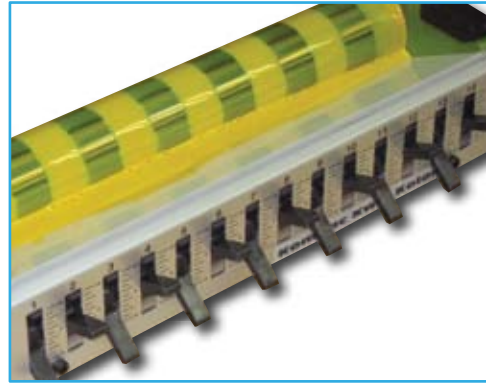

### INK FOUNTAIN CONTROL SYSTEM

THE KOMPAC KWIK KOLOR INK FOUNTAIN ALLOWS FOR QUICK AND PRECISE INK SETTINGS FOR FASTER START-UPS AND REDUCTION OF PAPER WASTE. IT ALSO REDUCES CLEAN-UP TIME BETWEEN COLOR CHANGES WITH ITS REMOVABLE SIDE PLATES AND DISPOSABLE INK LINER.

LEVER SETTINGS ARE FAST AND ACCURATE FOR PRECISE INK CONTROL TO AID IN PRINTING SOLIDS AND SCREENS, AVOIDING GHOSTING OR INCONSISTENT DENSITIES.

UTILIZING A DISPOSABLE PLASTIC LINER, THE KOMPAC KWIK KOLOR ELIMINATES METAL TO METAL CONTACT TO THE INK FOUNTAIN ROLLER, PREVENTING SCORING WHICH RESULTS IN LEAKING OR UNEVEN INK DISTRIBUTION.